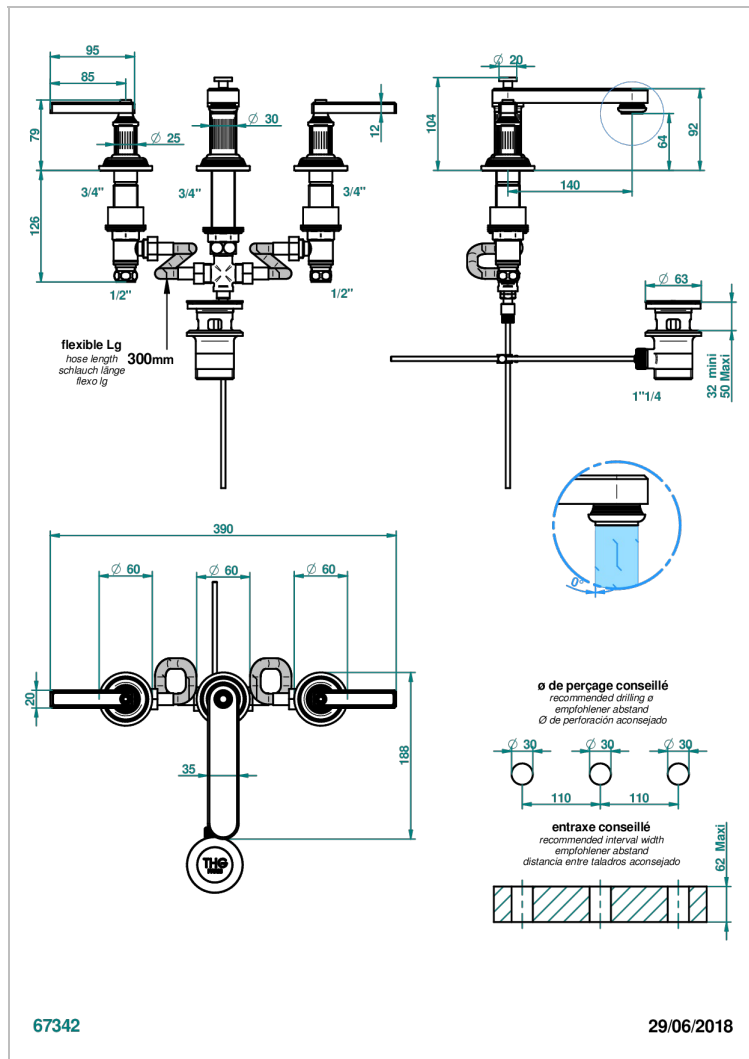

GRAND CENTRAL BLACK ONYX WITH LEVER

U9N-151/W

Rim mounted 3-hole basin mixer with waste - WRAS approved

CHARACTERISTIC

- WRAS : 240402020

STANDARDS

AVAILABLE FINITIONS

Antique nickel - H28
Black ceram - D30
Blush PVD - H62
Brass color PVD - H49
Brown bronze color PVD - F33
Gold color PVD - H52