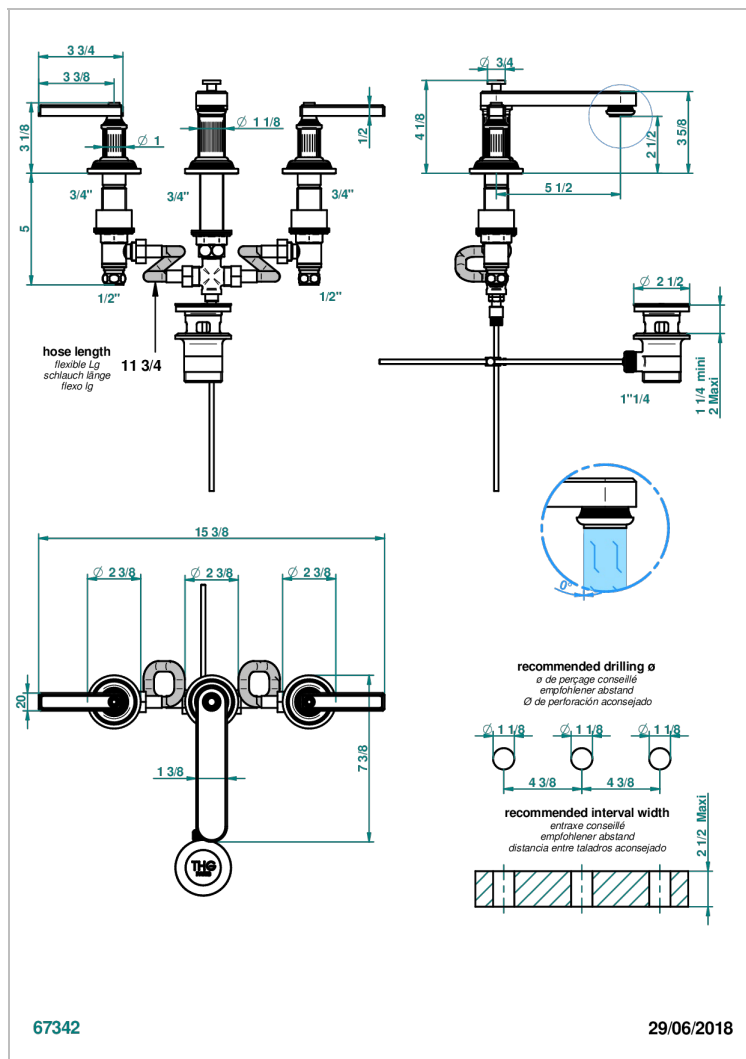

GRAND CENTRAL BLACK ONYX WITH LEVER

U9N-151/W

Rim mounted 3-hole basin mixer with waste - WRAS approved

CHARACTERISTIC

- WRAS : 240402020

STANDARDS

AVAILABLE FINITIONS

Antique nickel - H28
Black ceram - D30
Blush PVD - H62
Brass color PVD - H49
Brown bronze color PVD - F33
Gold color PVD - H52