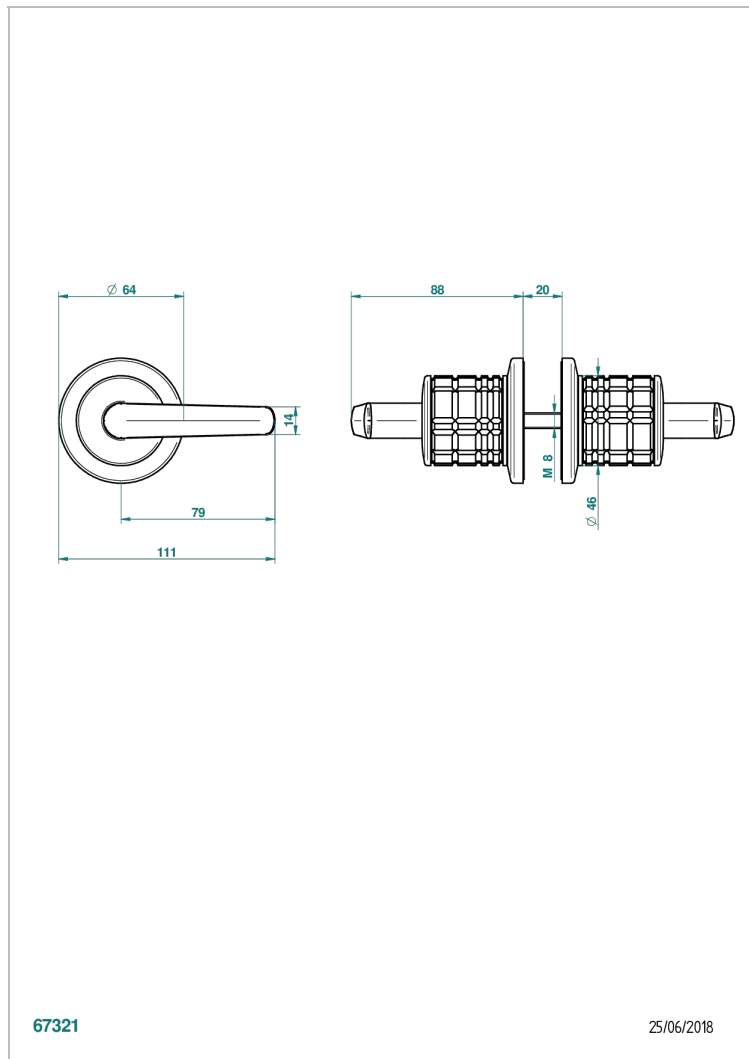

# SYSTEM SQUARED METAL WITH LEVER

G9F-638V

大号按钮 (一对)

67321

25/06/2018

## 特色

- System Squared Metal with lever
- 大号按钮 (一对)