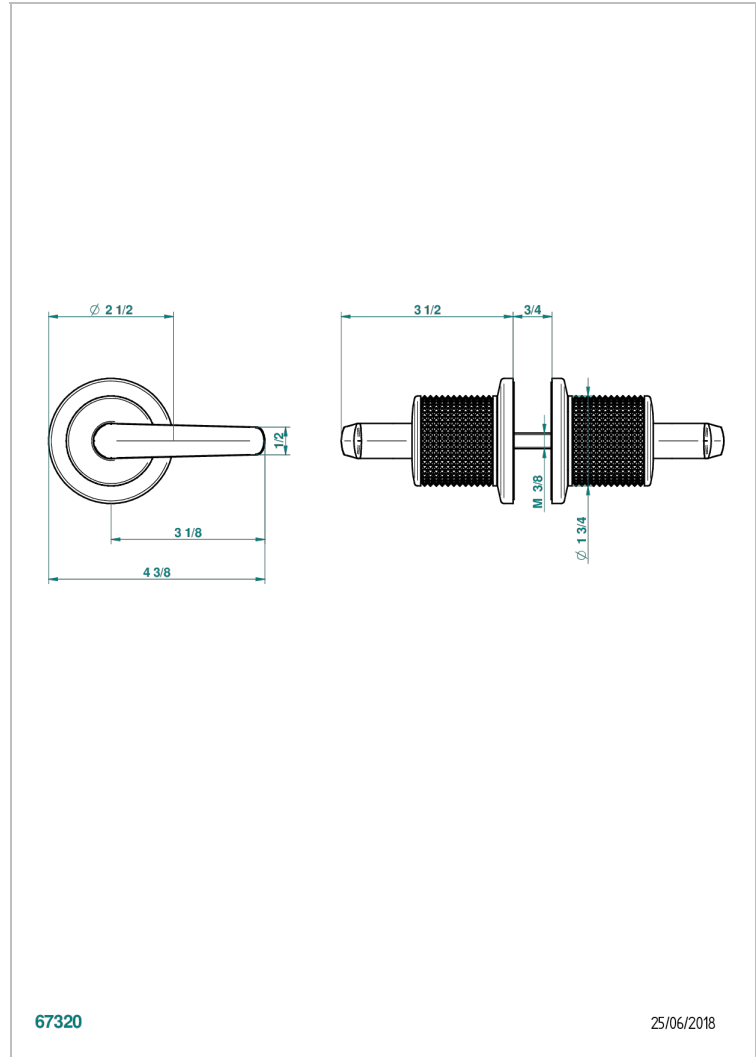

SYSTEM DIAMOND METAL WITH LEVER

G9D-638V

Pair of large door knobs

67320

25/06/2018

CHARACTERISTIC

- System Diamond Metal with lever
- Pair of large door knobs

AVAILABLE FINITIONS