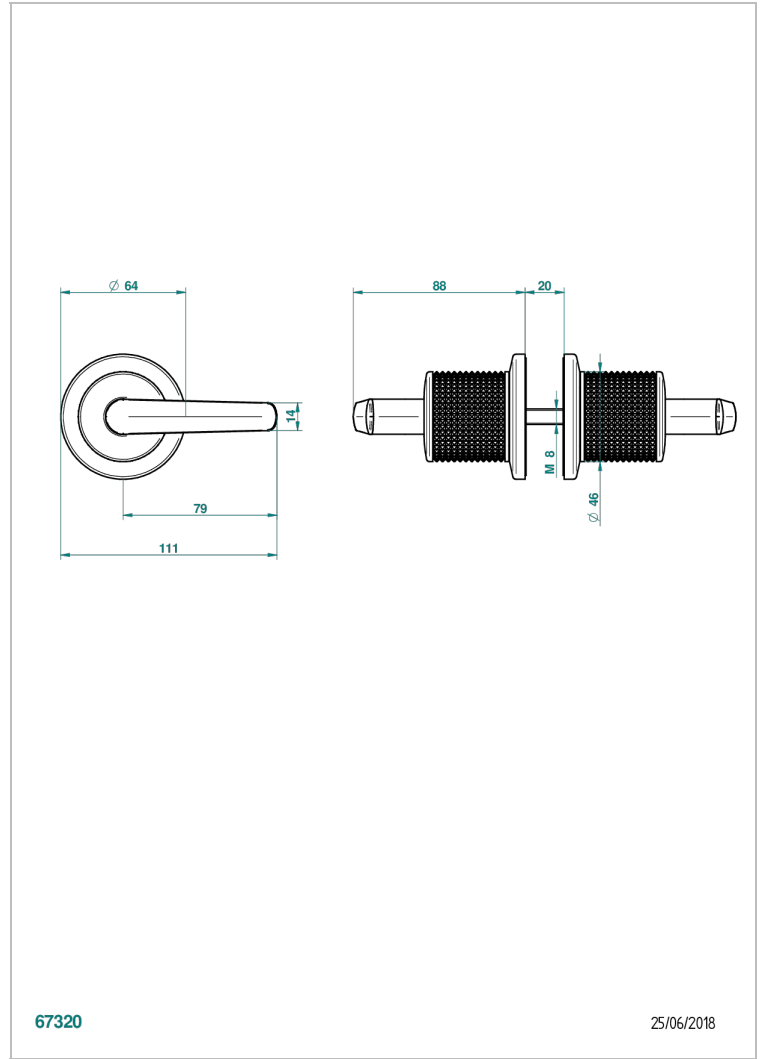

SYSTEM DIAMOND METAL WITH LEVER

G9D-638V

大号按钮 (一对)

THG[®]
PARIS

特色

- System Diamond Metal with lever
- 大号按钮 (一对)

可选饰面

Black ceram - D30
Blush PVD - H62
Graphite PVD - H64
Matt Umber PVD - H67
Matt blush PVD - H60
Matt graphite PVD - H65