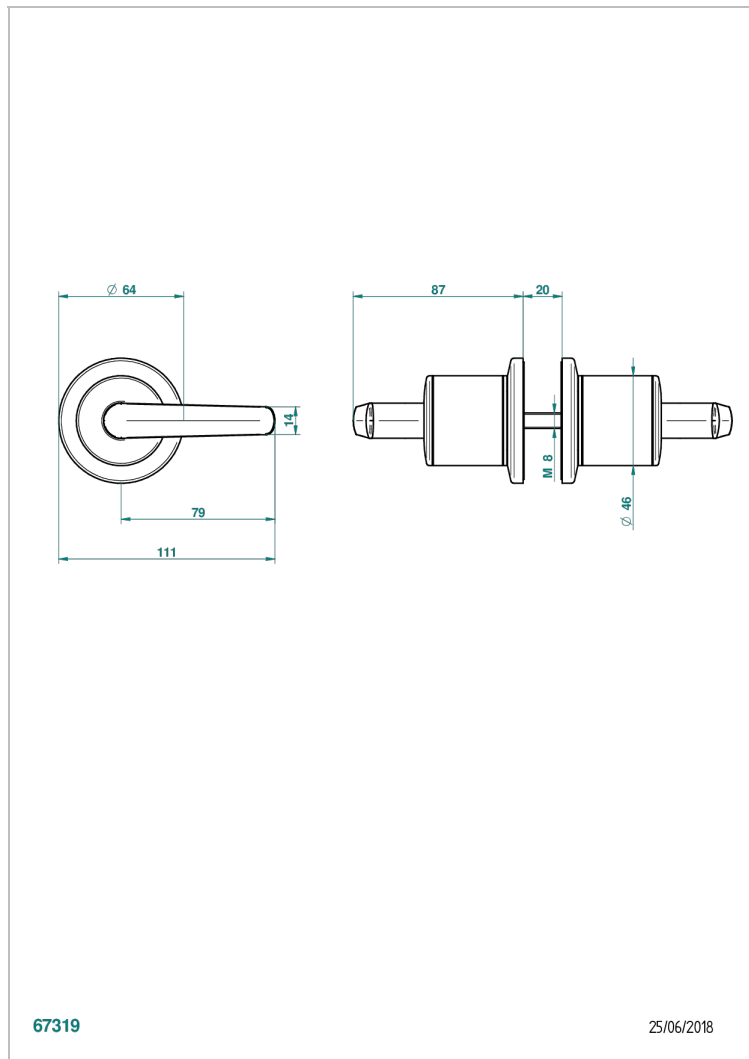

SYSTEM SMOOTH METAL WITH LEVER HANDLES

G9B-638V

Pair of large knobs

THG[®]
PARIS

67319

25/06/2018

CHARACTERISTIC

- System Smooth Metal with lever handles
- Pair of large knobs