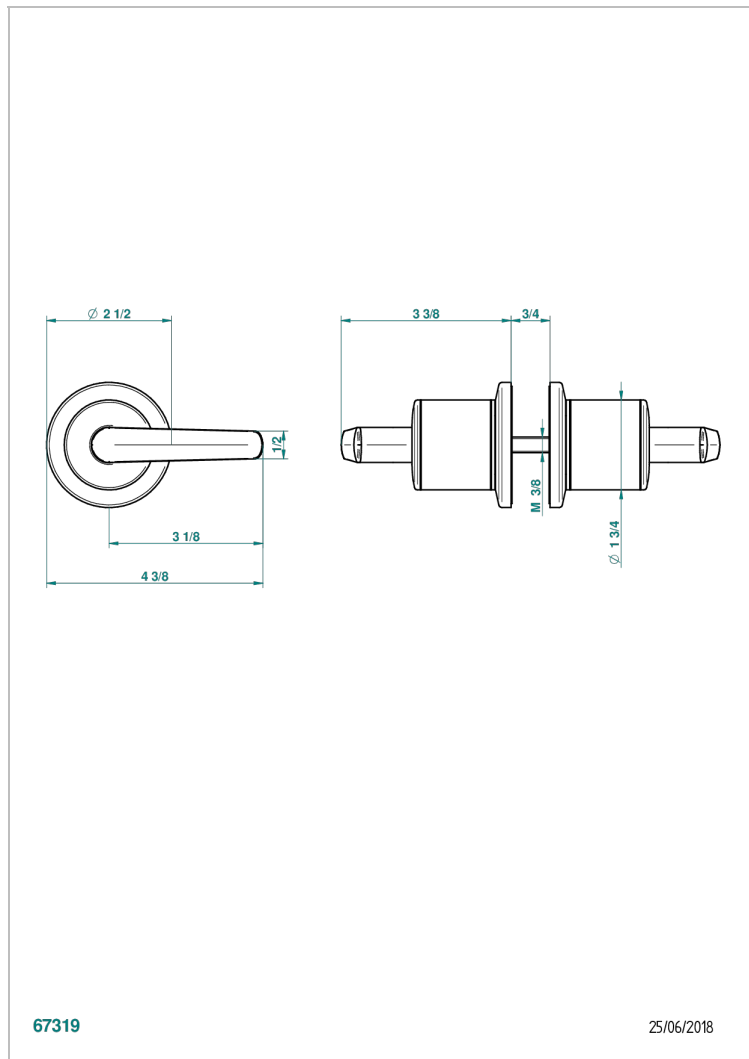

SYSTEM SMOOTH METAL WITH LEVER HANDLES

G9B-638V

Pair of large knobs

THG[®]
PARIS

CHARACTERISTIC

- System Smooth Metal with lever handles
- Pair of large knobs

AVAILABLE FINITIONS

Black ceram - D30
Blush PVD - H62
Brass color PVD - H49
Brown bronze color PVD - F33
Chrome polished - A02
Copper antique matt, coated - H07

Matt nickel (American satin) - C01
Matt nickel color PVD - H56
Nickel antique / Sovereign - H28
Nickel color PVD - H55
Nickel polished - B01
Polished chrome with gold inlay - GA1

Soft gold - F30
Soft matt gold - F31
Umber PVD - H66