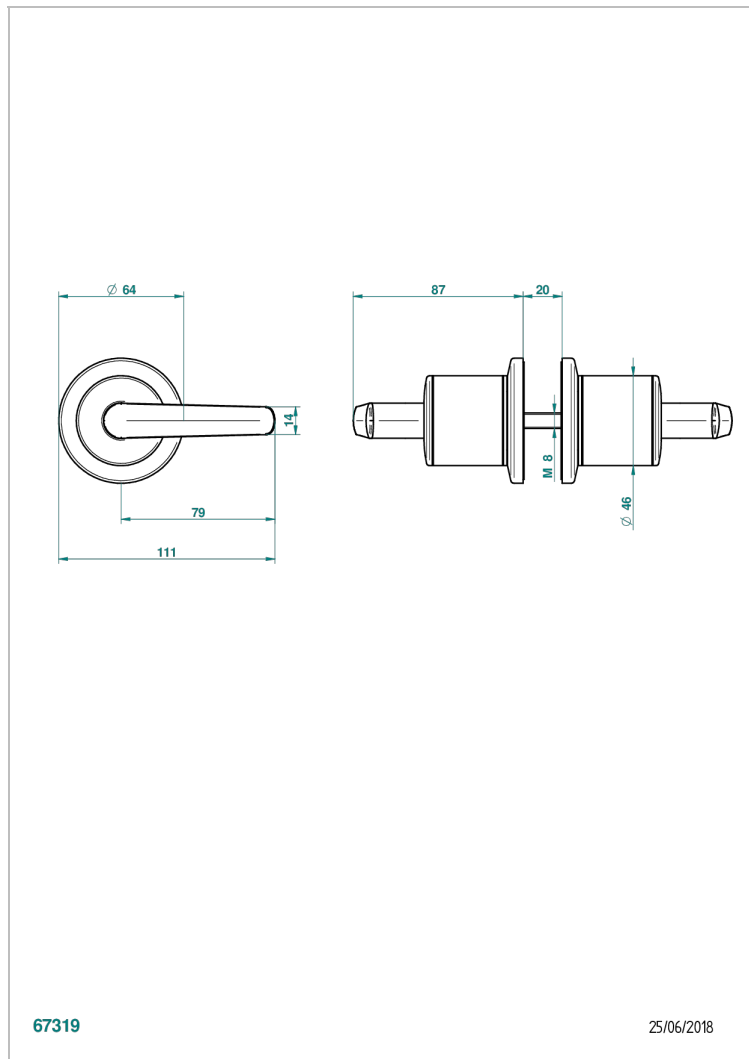

SYSTEM SMOOTH METAL WITH LEVER

G9B-638V

Pair of large door knobs

THG[®]
PARIS

67319

25/06/2018

CHARACTERISTIC

- System Smooth Metal with lever
- Pair of large door knobs