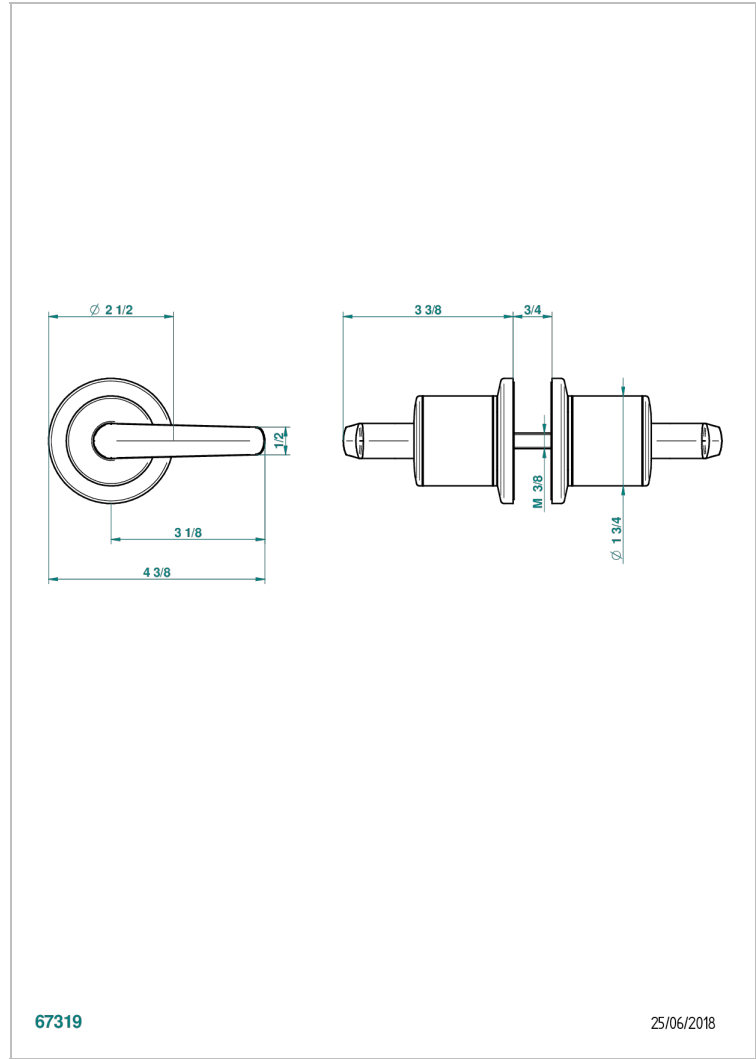

# SYSTEM SMOOTH METAL WITH LEVER

G9B-638V

Pair of large door knobs

THG<sup>®</sup>  
PARIS

## CHARACTERISTIC

- System Smooth Metal with lever
- Pair of large door knobs