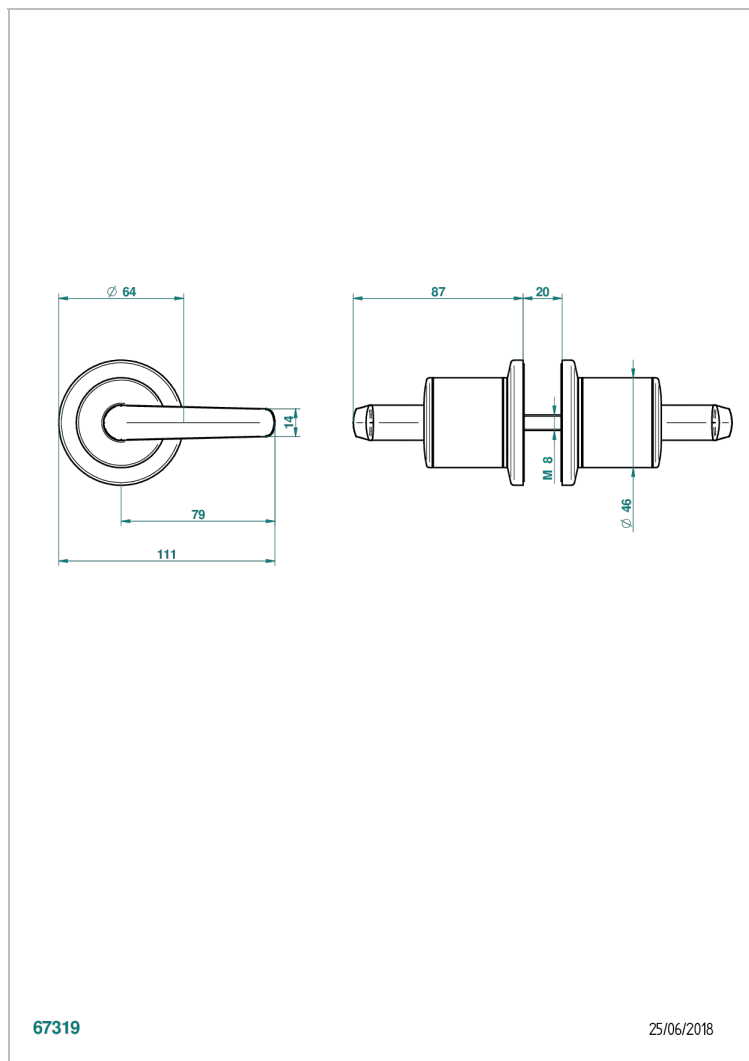

SYSTEM SMOOTH METAL WITH LEVER

G9B-638V

Pair of large door knobs

THG[®]
PARIS

67319

25/06/2018

CHARACTERISTIC

- System Smooth Metal with lever
- Pair of large door knobs