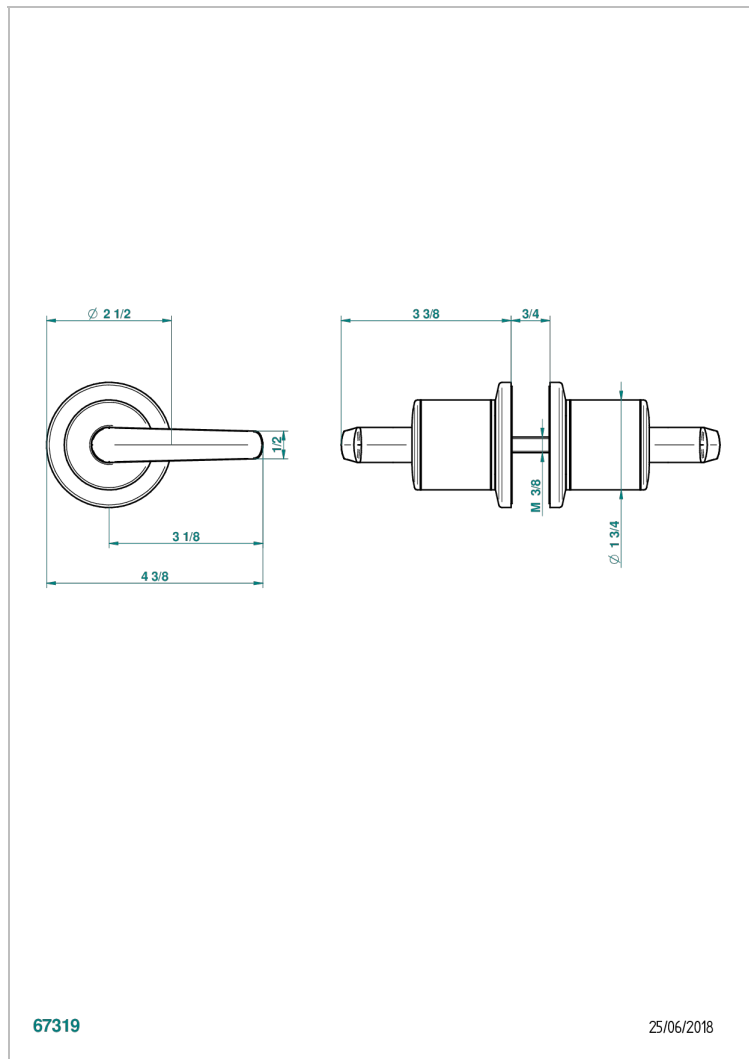

SYSTEM SMOOTH METAL WITH LEVER

G9B-638V

Pair of large door knobs

THG[®]
PARIS

67319

25/06/2018

CHARACTERISTIC

- System Smooth Metal with lever
- Pair of large door knobs