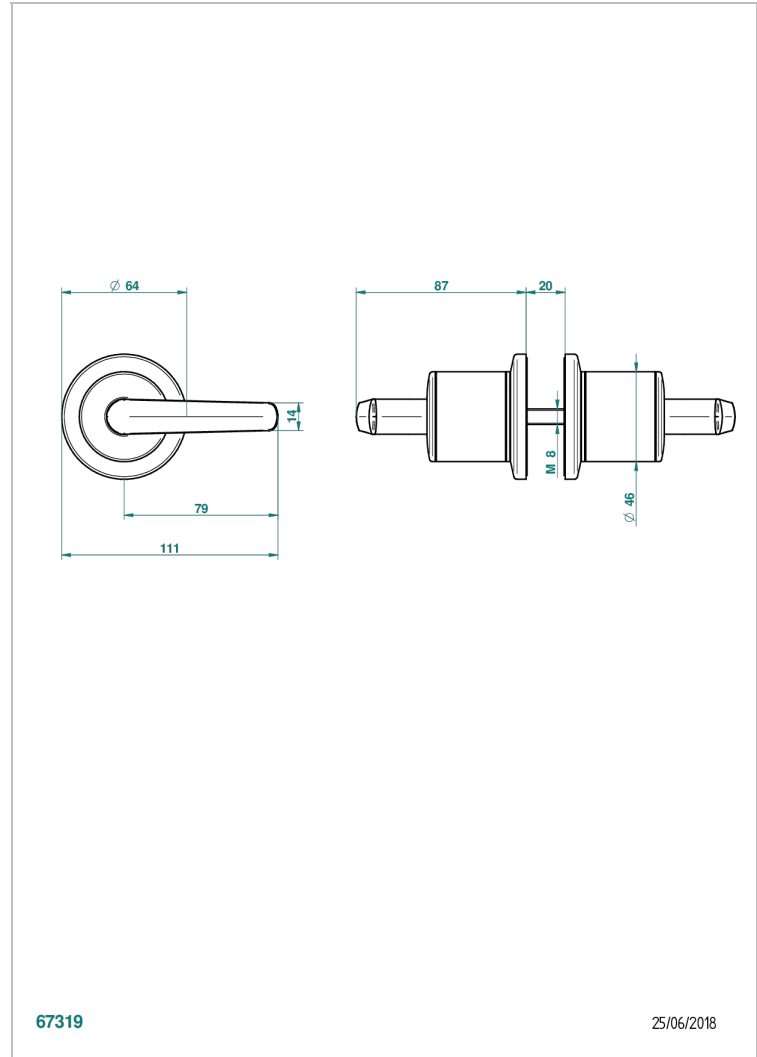

BONDI WITH LEVER

G7G-638V

Pair of large door knobs

67319

25/06/2018

CHARACTERISTIC

- Bondi with lever
- Pair of large door knobs

AVAILABLE FINITIONS