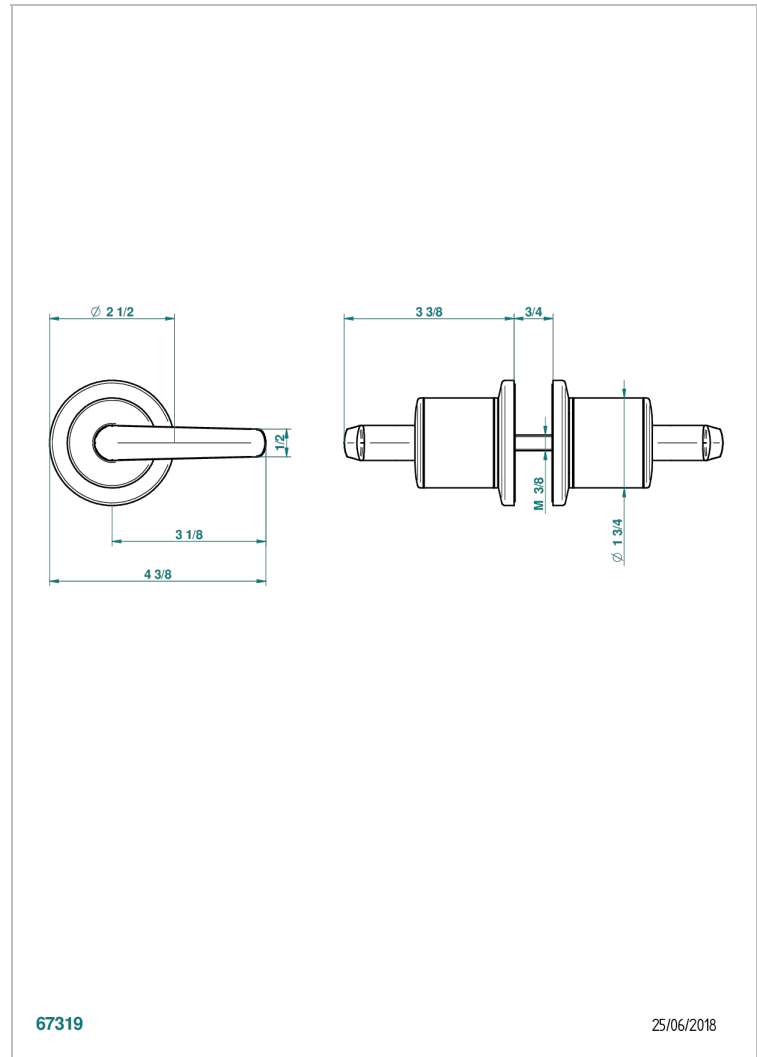

# BONDI WITH LEVER

G7G-638V

Pair of large door knobs

67319

25/06/2018

## CHARACTERISTIC

- Bondi with lever
- Pair of large door knobs