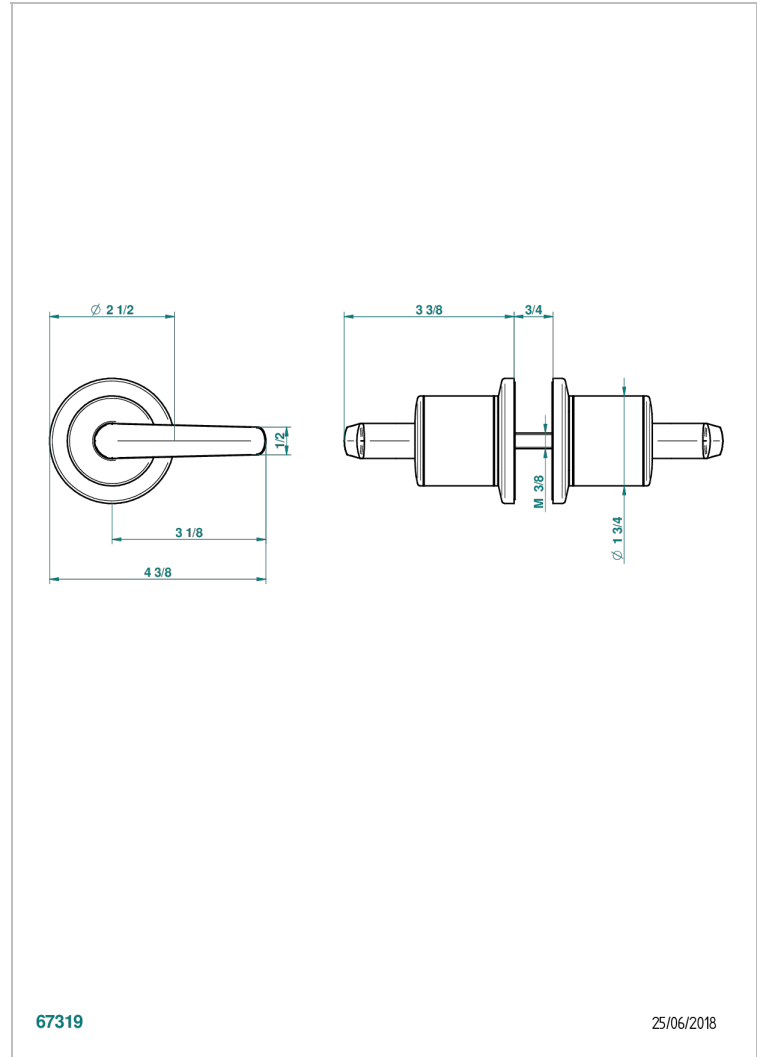

BONDI WITH LEVER

G7G-638V

Pair of large door knobs

67319

25/06/2018

CHARACTERISTIC

- Bondi with lever
- Pair of large door knobs

AVAILABLE FINITIONS