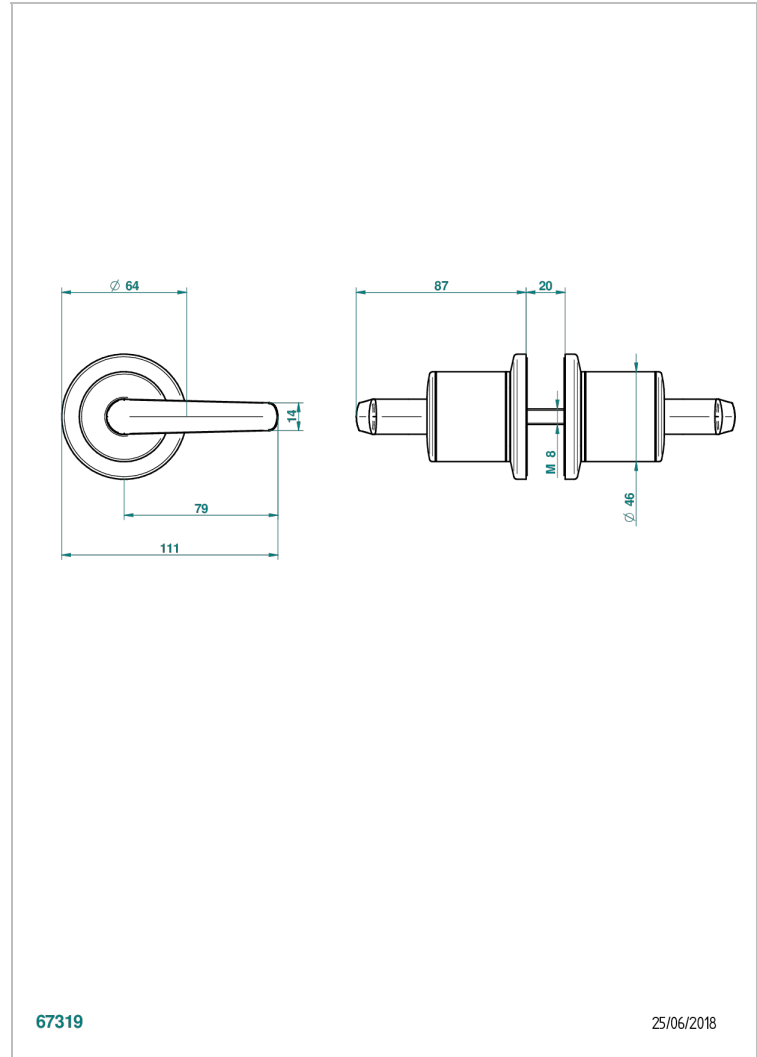

# BONDI WITH LEVER

G7G-638V

Pair of large door knobs

67319

25/06/2018

## CHARACTERISTIC

- Bondi with lever
- Pair of large door knobs