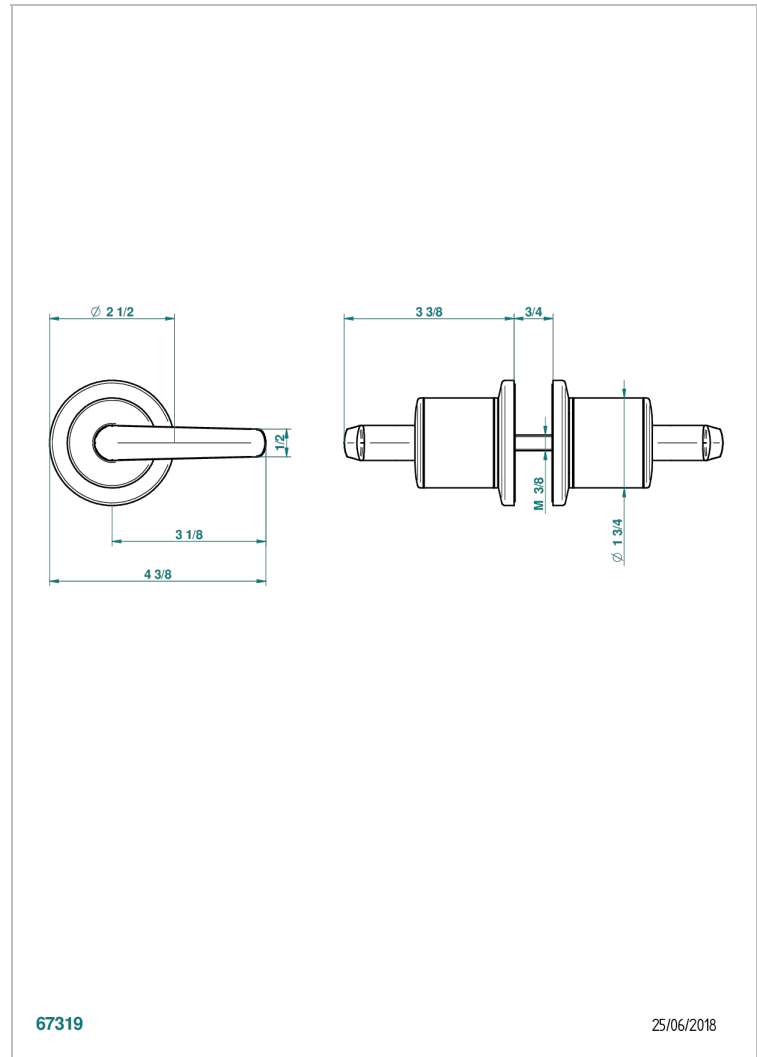

BONDI WITH LEVER

G7G-638V

Pair of large door knobs

67319

25/06/2018

CHARACTERISTIC

- Bondi with lever
- Pair of large door knobs

AVAILABLE FINITIONS