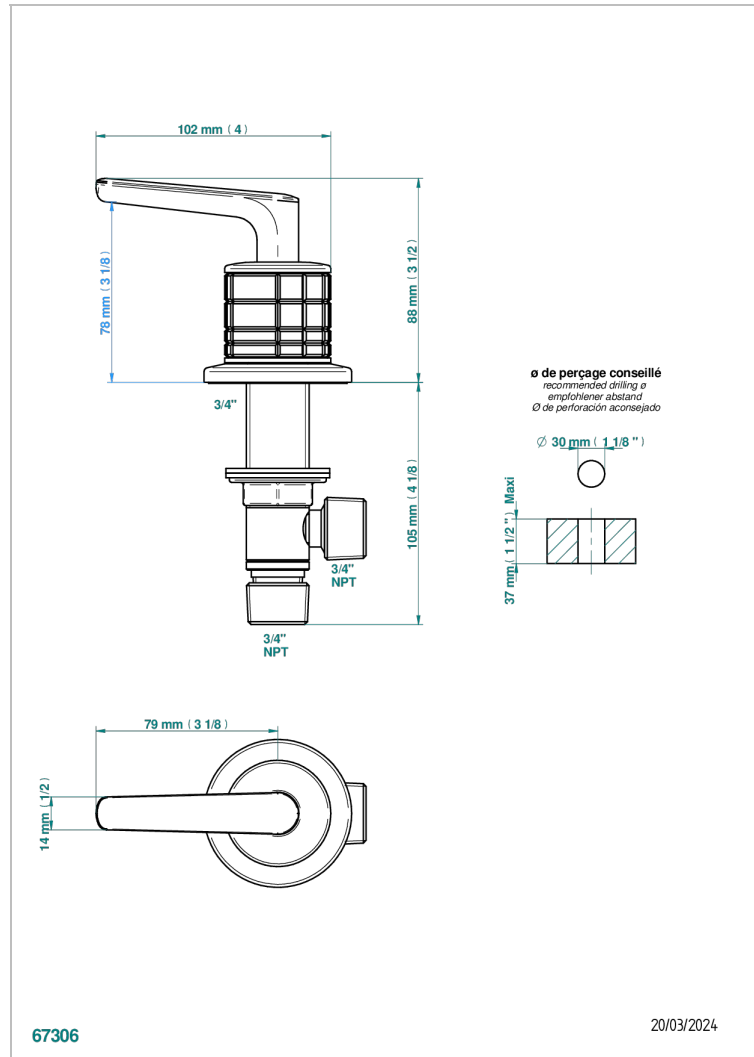

SYSTEM HOWLITE WITH LEVER

G9H-36/H

Rim mounted 3/4" valve, hot

CHARACTERISTIC

- System Howlite with lever
- Rim mounted 3/4" valve, hot

AVAILABLE FINITIONS

Antique nickel - H28
Black ceram - D30
Blush PVD - H62
Brass color PVD - H49
Brown bronze color PVD - F33
Gold color PVD - H52