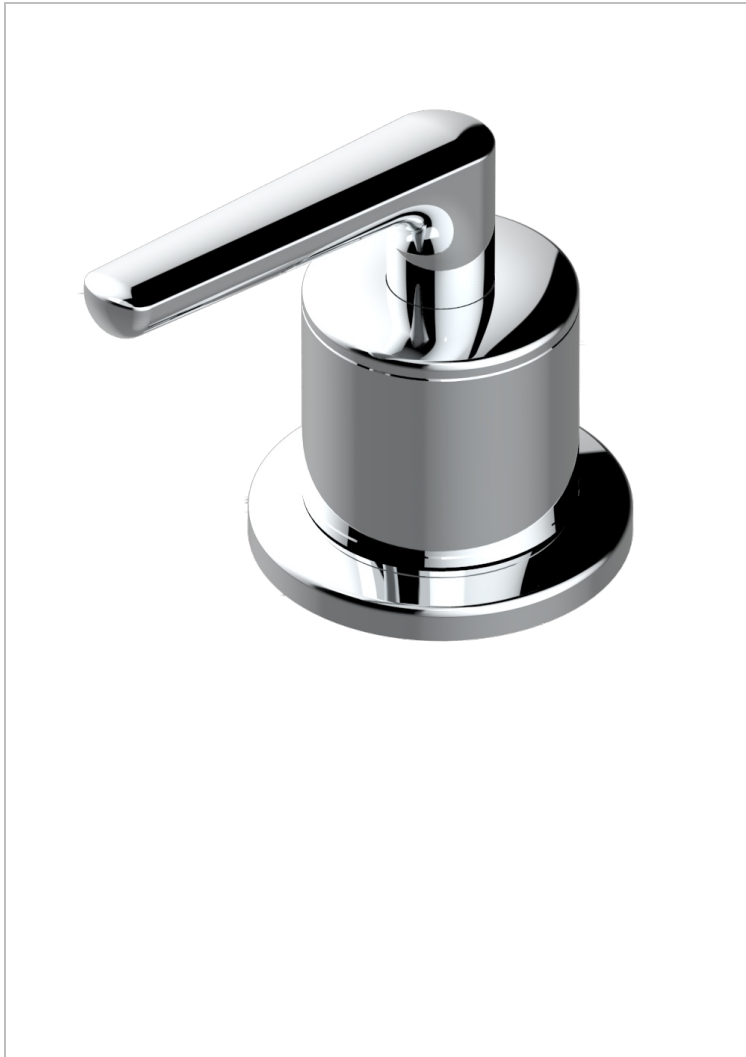

SYSTEM SMOOTH METAL WITH LEVER

G9B-36/H

Rim mounted 3/4" valve, hot

THG[®]
PARIS

CHARACTERISTIC

- System Smooth Metal with lever
- Rim mounted 3/4" valve, hot

AVAILABLE FINITIONS

Antique nickel - H28
Black ceram - D30
Blush PVD - H62
Brass color PVD - H49
Brown bronze color PVD - F33
Gold color PVD - H52

Graphite PVD - H64
Lacquered light bronze - D01
Matt Umber PVD - H67
Matt blush PVD - H60
Matt brass color PVD - H50
Matt brown bronze color PVD - F34

Matt chrome - C02
Matt gold - F07
Matt gold color PVD - H53
Matt graphite PVD - H65
Matt nickel (color finish) - C01
Matt nickel color PVD - H56

Nickel color PVD - H55
Polished chrome (color finish) - A02
Polished chrome with gold inlay - GA1
Polished gold (color finish) - F01
Polished nickel - B01
Soft gold - F30

Soft matt gold - F31
Umber PVD - H66
Varnished matt antique red copper
(color finish) - H07