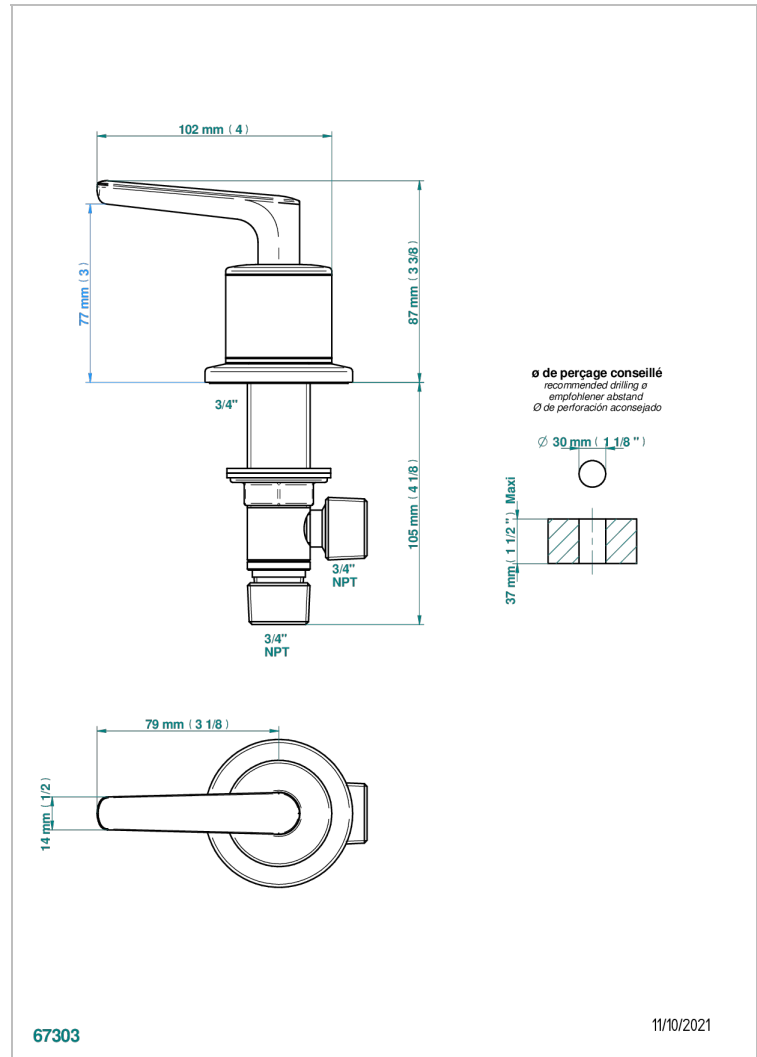

SYSTEM SMOOTH METAL WITH LEVER

G9B-36/H

Rim mounted 3/4" valve, hot

THG[®]
PARIS

CHARACTERISTIC

- System Smooth Metal with lever
- Rim mounted 3/4" valve, hot

AVAILABLE FINITIONS

Antique nickel - H28
Black ceram - D30
Blush PVD - H62
Brass color PVD - H49
Brown bronze color PVD - F33
Gold color PVD - H52

Nickel color PVD - H55
Polished chrome (color finish) - A02
Polished chrome with gold inlay - GA1
Polished gold (color finish) - F01
Polished nickel - B01
Soft gold - F30

Soft matt gold - F31
Umber PVD - H66
Varnished matt antique red copper
(color finish) - H07