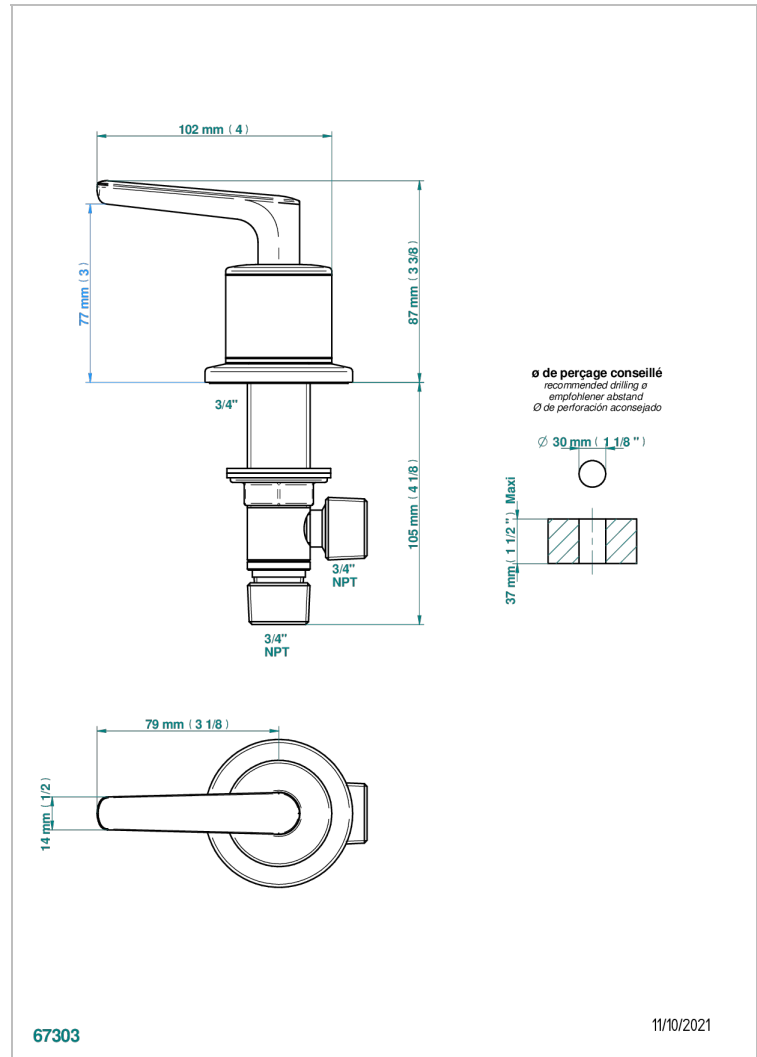

# BONDI WITH LEVER

G7G-36/H

Rim mounted 3/4" valve, hot

## CHARACTERISTIC

- Bondi with lever
- Rim mounted 3/4" valve, hot