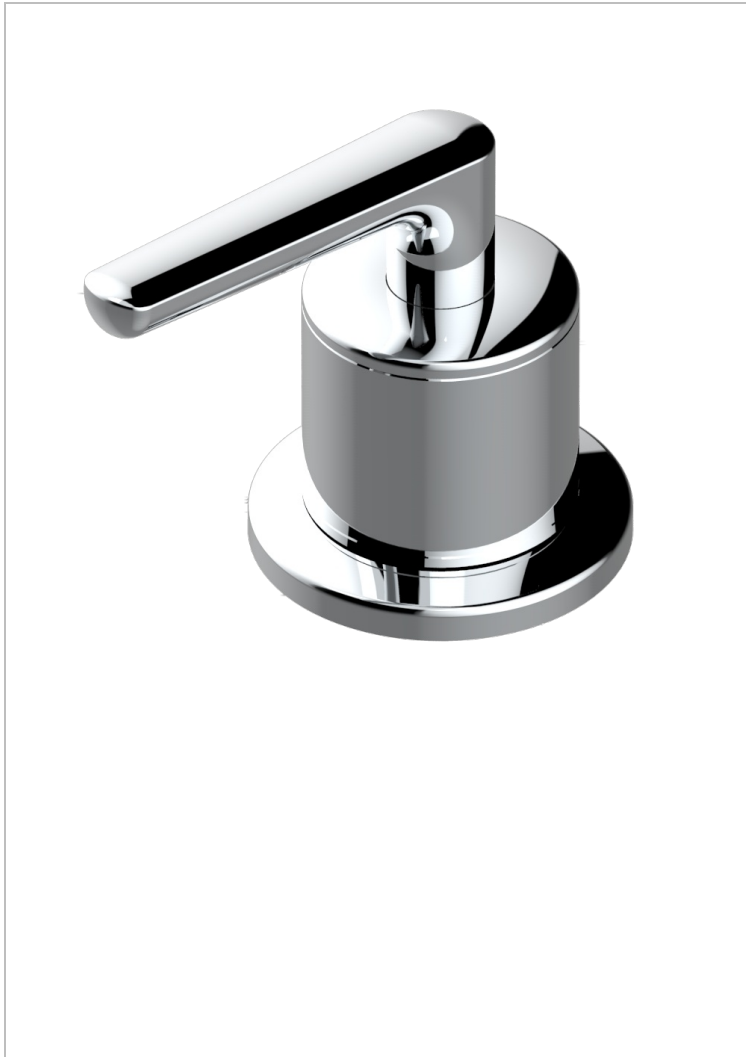

# BONDI WITH LEVER

G7G-36/H

Rim mounted 3/4" valve, hot

## CHARACTERISTIC

- Bondi with lever
- Rim mounted 3/4" valve, hot

## AVAILABLE FINITIONS

Antique nickel - H28  
Black ceram - D30  
Blush PVD - H62  
Brass color PVD - H49  
Brown bronze color PVD - F33  
Gold color PVD - H52

Graphite PVD - H64  
Lacquered light bronze - D01  
Matt Umber PVD - H67  
Matt blush PVD - H60  
Matt brass color PVD - H50  
Matt brown bronze color PVD - F34