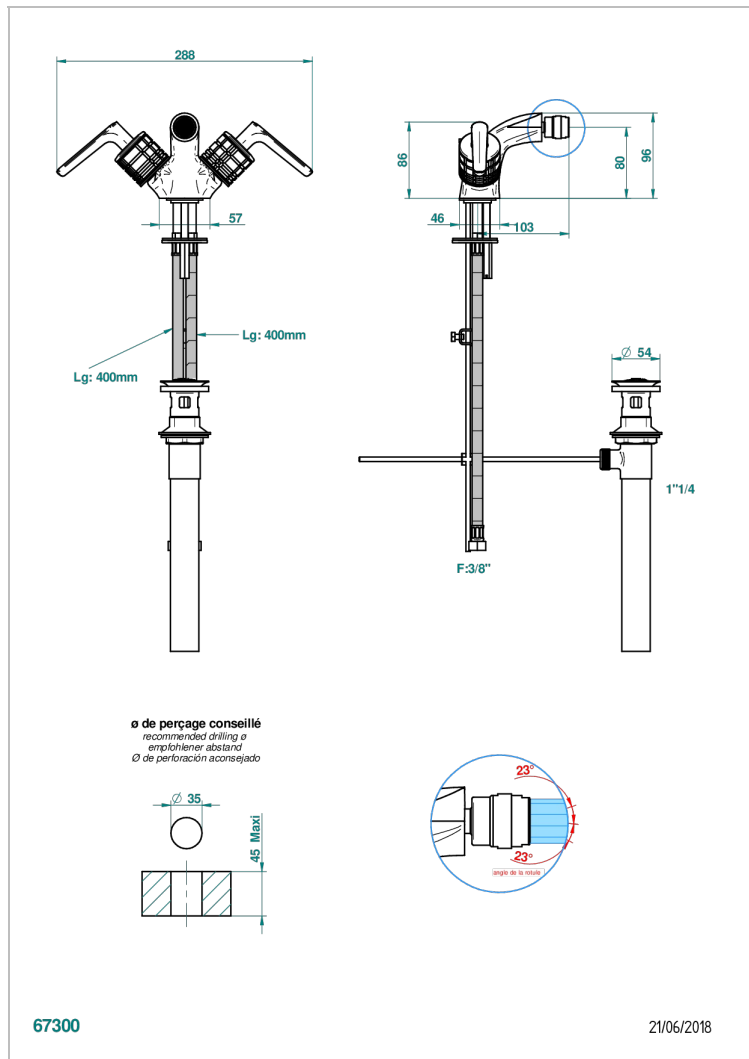

SYSTEM HOWLITE WITH LEVER HANDLES

G9H-3202/US

Single hole bidet faucet with drain

CHARACTERISTIC

- ASME : ASME A112.18.1-2011/CSA B125.1-11

STANDARDS

AVAILABLE FINITIONS

Black ceram - D30
Blush PVD - H62
Brass color PVD - H49
Brown bronze color PVD - F33
Chrome polished - A02
Copper antique matt, coated - H07

Matt nickel (American satin) - C01
Matt nickel color PVD - H56
Nickel antique / Sovereign - H28
Nickel color PVD - H55
Nickel polished - B01
Soft gold - F30

Soft matt gold - F31
Umber PVD - H66