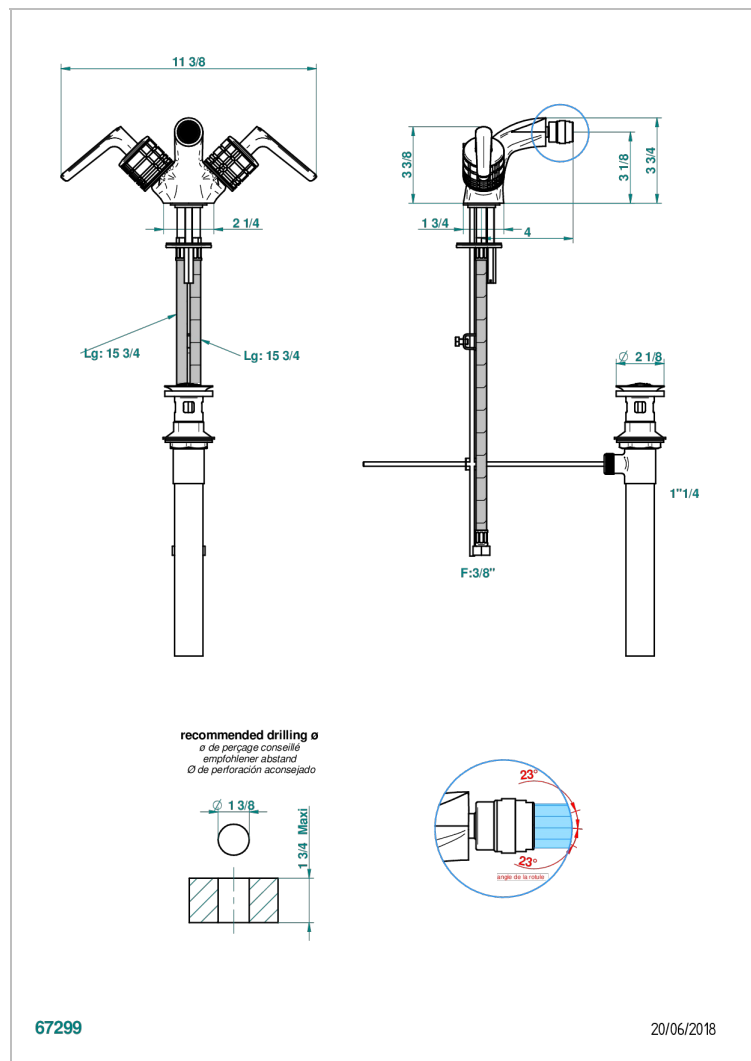

# SYSTEM SQUARED METAL WITH LEVER HANDLES

G9F-3202/US

Single hole bidet faucet with drain