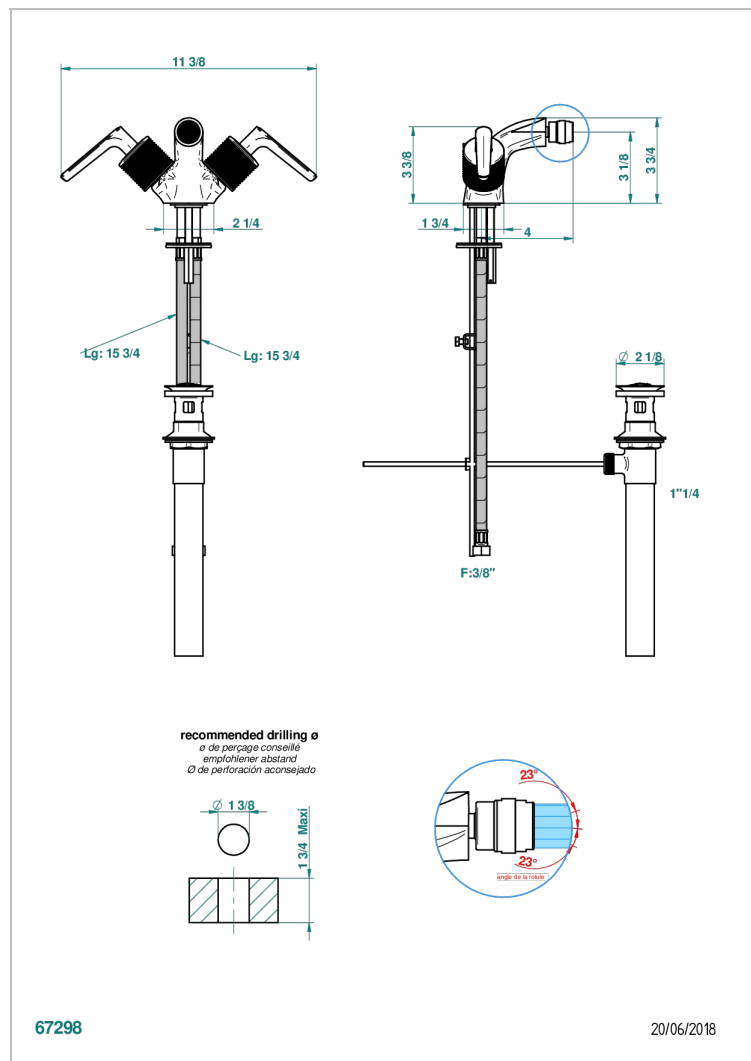

SYSTEM DIAMOND METAL WITH LEVER HANDLES

G9D-3202/US

Single hole bidet faucet with drain

CHARACTERISTIC

- ASME : ASME A112.18.1-2011/CSA B125.1-11

STANDARDS

AVAILABLE FINITIONS

Black ceram - D30
Blush PVD - H62
Brass color PVD - H49
Brown bronze color PVD - F33
Chrome polished - A02
Copper antique matt, coated - H07

Matt nickel (American satin) - C01
Matt nickel color PVD - H56
Nickel antique / Sovereign - H28
Nickel color PVD - H55
Nickel polished - B01
Polished chrome with gold inlay - GA1

Soft gold - F30
Soft matt gold - F31
Umber PVD - H66