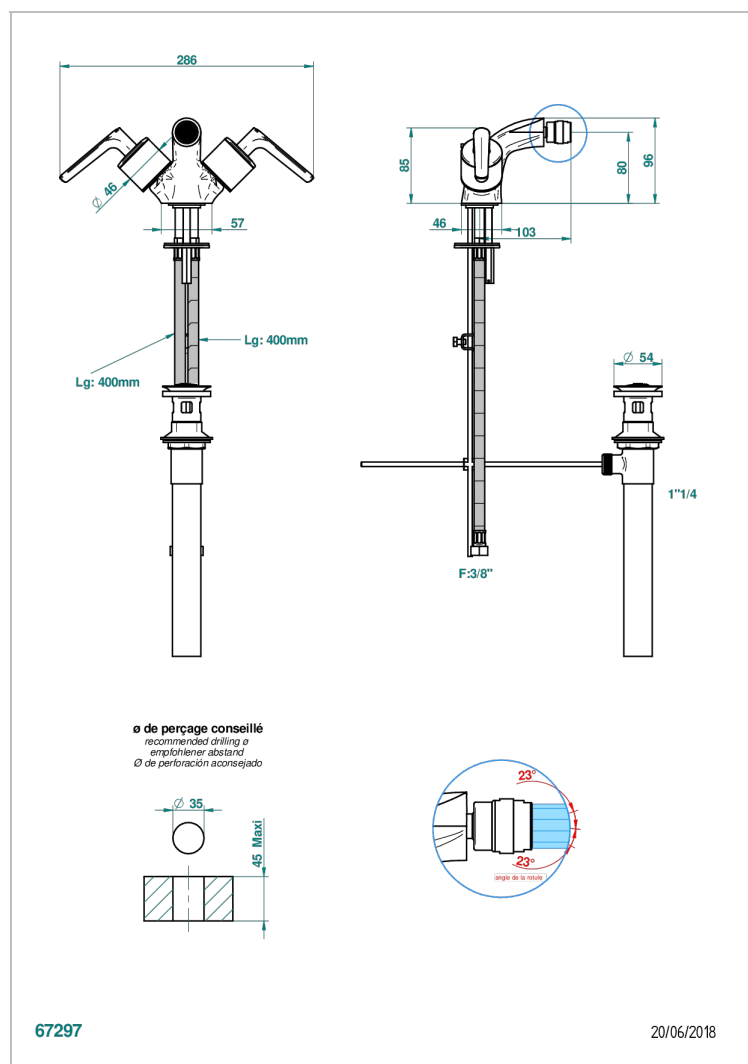

# SYSTEM SMOOTH METAL WITH LEVER HANDLES

G9B-3202/US

Single hole bidet faucet with drain