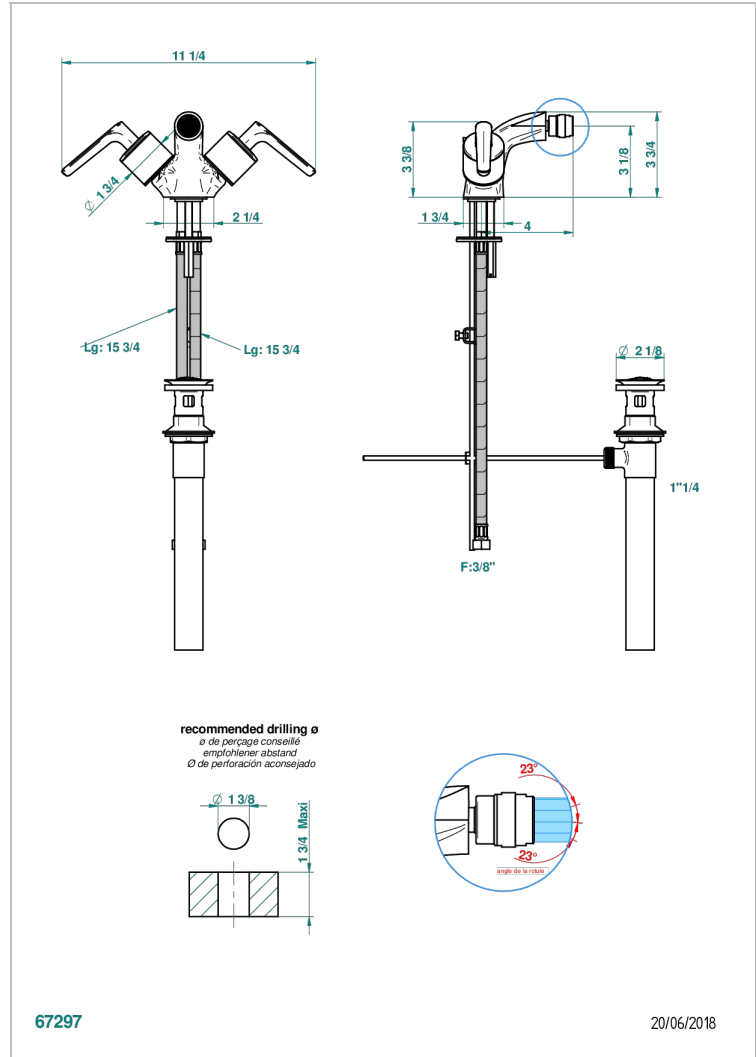

# BONDI WITH LEVER

G7G-3202/US

Single hole, 2 handlebidet faucet with drain