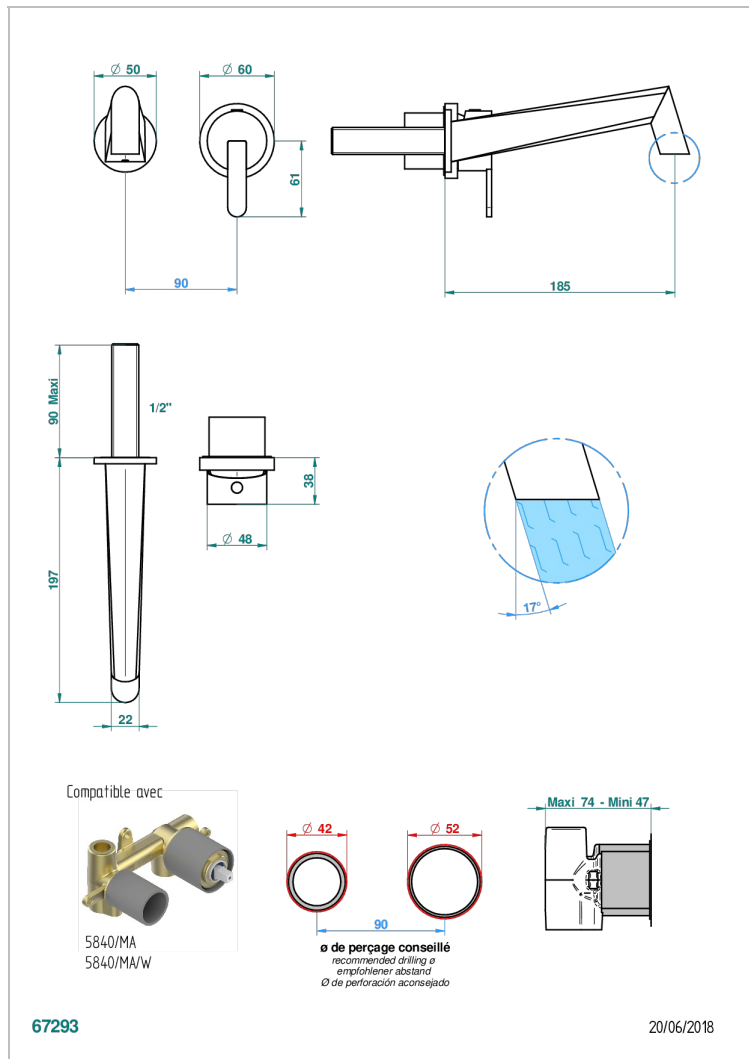

# METAMORPHOSE, CERAMICA BLANCA

G6E-6541B

Trim only for Built-in basin mixer with spout (two x 1/2" inlets and one 1/2" outlet), without waste

## CARACTERÍSTICAS

- Métamorphose, ceràmica blanca
- Trim only for Built-in basin mixer with spout (two x 1/2" inlets and one 1/2" outlet), without waste

## PRODUCTOS RELACIONADOS

- Ref. G00-5840/MAUS Rough parts for concealed wall-mounted mixer with 1/2" outlet