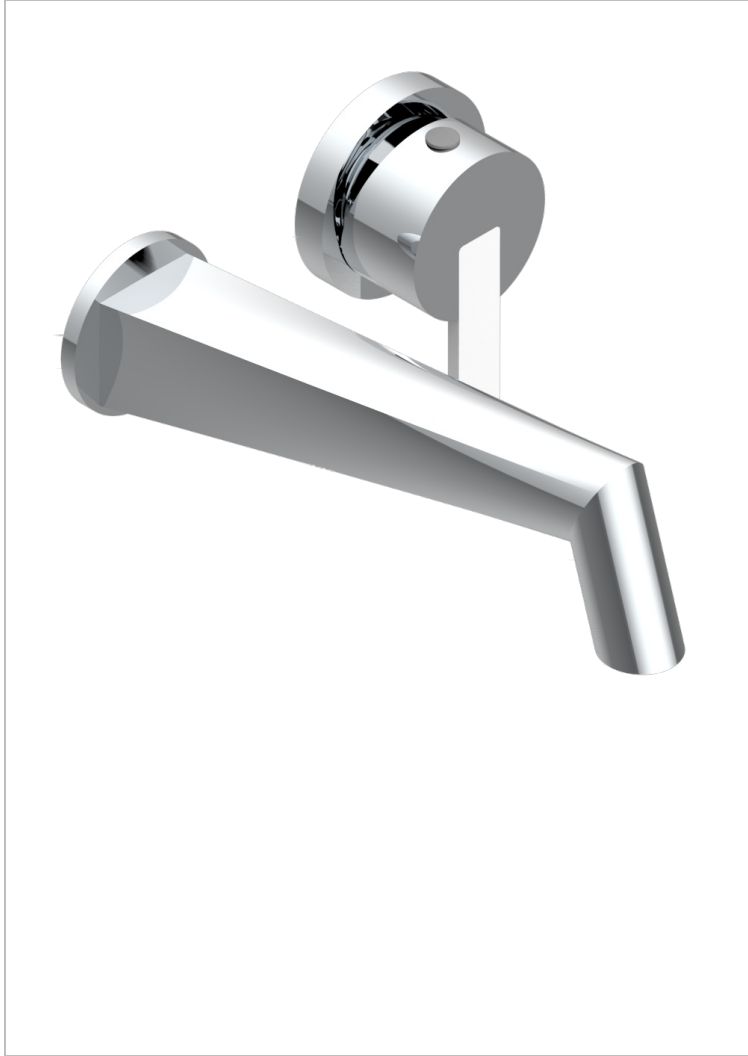

# METAMORPHOSE WHITE CERAMIC

G6E-6541B

THG<sup>®</sup>  
PARIS

Trim only for Built-in basin mixer with spout (two x 1/2" inlets and one 1/2" outlet), without waste

## CHARACTERISTIC

- Métamorphose White Ceramic
- Trim only for Built-in basin mixer with spout (two x 1/2" inlets and one 1/2" outlet), without waste

## RELATED SKU'S

- Ref. G00-5840/MAUS Rough parts for concealed wall-mounted mixer with 1/2" outlet