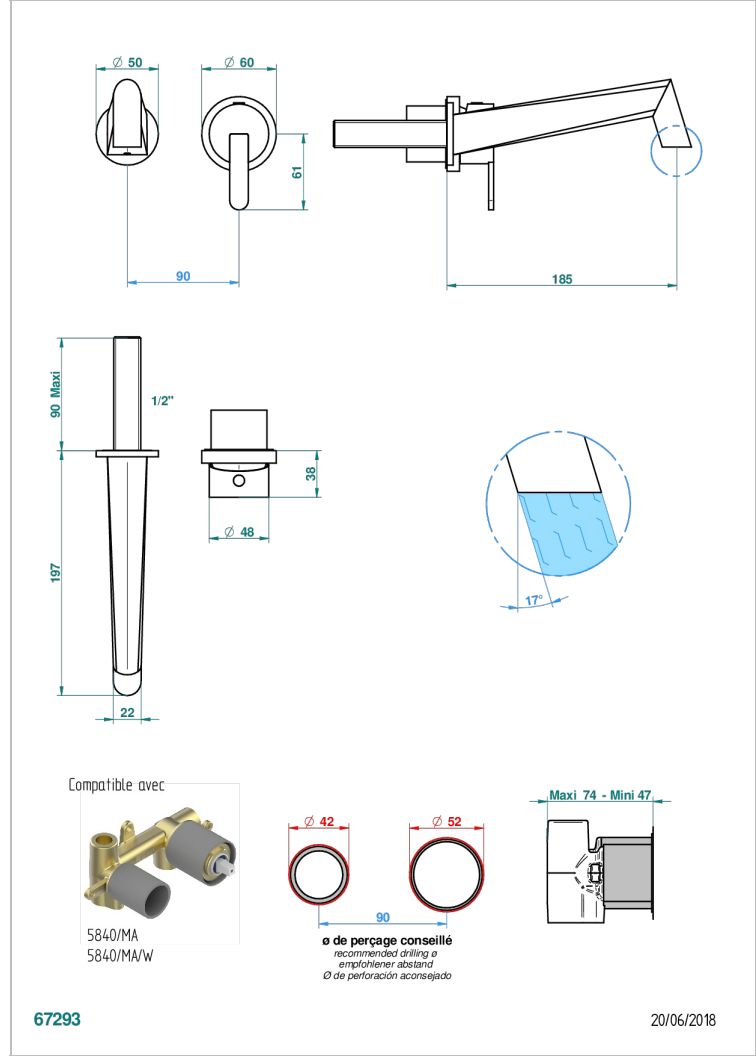

# METAMORPHOSE WHITE CERAMIC

G6E-6541B

THG<sup>®</sup>  
PARIS

Trim only for Built-in basin mixer with spout (two x 1/2" inlets and one 1/2" outlet), without waste

## CHARACTERISTIC

- Métamorphose White Ceramic
- Trim only for Built-in basin mixer with spout (two x 1/2" inlets and one 1/2" outlet), without waste

## RELATED SKU'S

- Ref. G00-5840/MAUS Rough parts for concealed wall-mounted mixer with 1/2" outlet