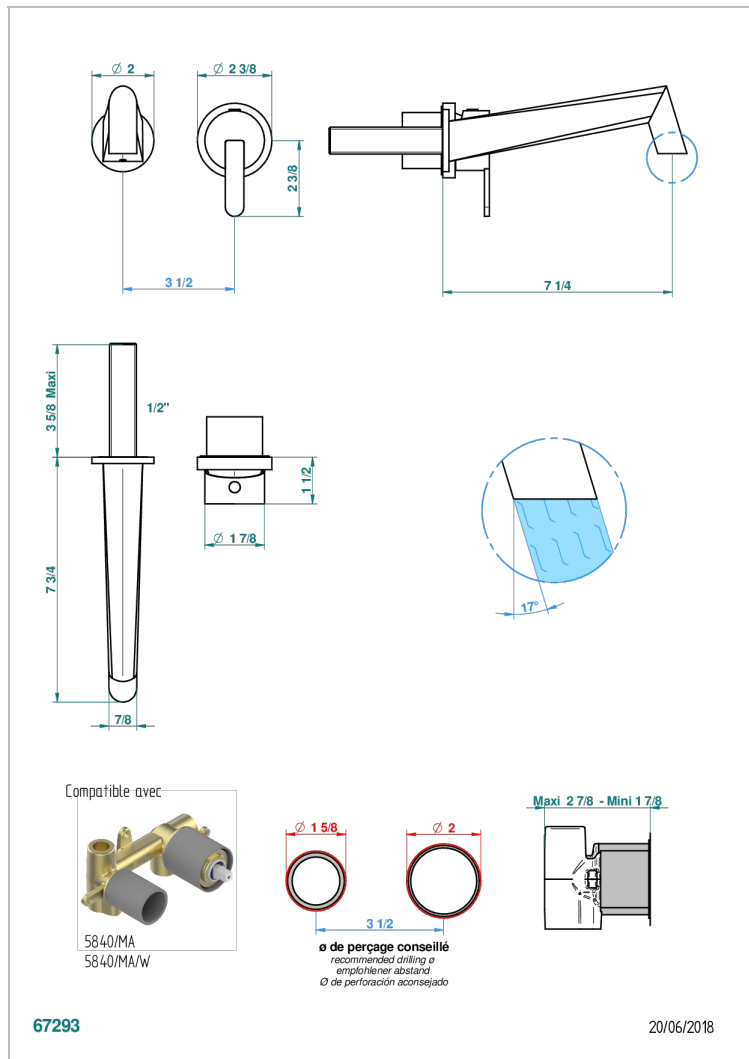

METAMORPHOSE, CERAMICA BLANCA

G6E-6541B

Trim only for Built-in basin mixer with spout (two x 1/2" inlets and one 1/2" outlet), without waste

CARACTERÍSTICAS

- Métamorphose, ceràmica blanca
- Trim only for Built-in basin mixer with spout (two x 1/2" inlets and one 1/2" outlet), without waste

PRODUCTOS RELACIONADOS

- Ref. G00-5840/MAUS Rough parts for concealed wall-mounted mixer with 1/2" outlet

ACABADOS DISPONIBLES

Bronce claro - D01
Ceràmica negra mate - D30
Cobre viejo mate - H07
Cromo - A02
Cromo mate - C02
Dorado - F01