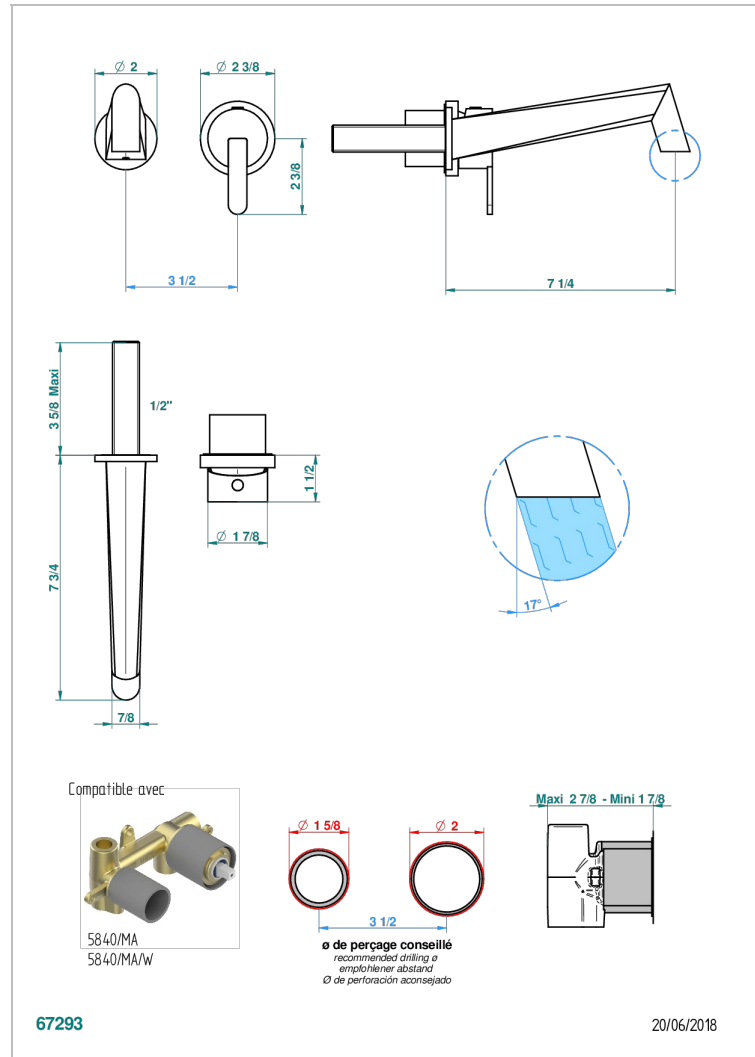

METAMORPHOSE WHITE CERAMIC

G6E-6541B

Trim only for Built-in basin mixer with spout (two x 1/2" inlets and one 1/2" outlet), without waste

CHARACTERISTIC

- Métamorphose White Ceramic
- Trim only for Built-in basin mixer with spout (two x 1/2" inlets and one 1/2" outlet), without waste

RELATED SKU'S

- Ref. G00-5840/MAUS Rough parts for concealed wall-mounted mixer with 1/2" outlet

AVAILABLE FINITIONS

Black ceram - D30
Blush PVD - H62
Brass color PVD - H49
Brown bronze color PVD - F33
Chrome polished - A02
Copper antique matt, coated - H07