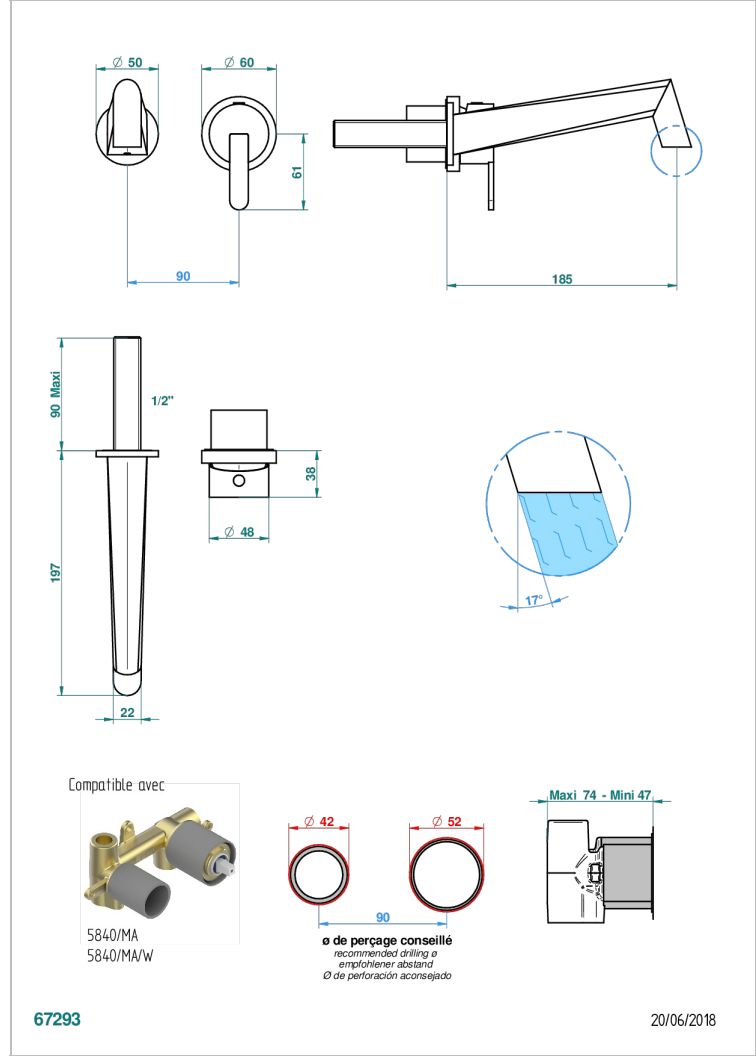

METAMORPHOSE WHITE CERAMIC

G6E-6541B

THG
PARIS

Trim only for Built-in basin mixer with spout (two x 1/2" inlets and one 1/2" outlet), without waste

CHARACTERISTIC

- Métamorphose White Ceramic
- Trim only for Built-in basin mixer with spout (two x 1/2" inlets and one 1/2" outlet), without waste

RELATED SKU'S

- Ref. G00-5840/MA/W Rough parts for concealed wall-mounted mixer with 1/2" outlet, for WC douche - WRAS approved

AVAILABLE FINITIONS

Antique nickel - H28
Black ceram - D30
Blush PVD - H62
Brass color PVD - H49
Brown bronze color PVD - F33
Gold color PVD - H52

Nickel color PVD - H55
Polished chrome (color finish) - A02
Polished gold (color finish) - F01
Polished nickel - B01
Soft gold - F30
Soft matt gold - F31

Umber PVD - H66
Varnished matt antique red copper (color finish) - H07