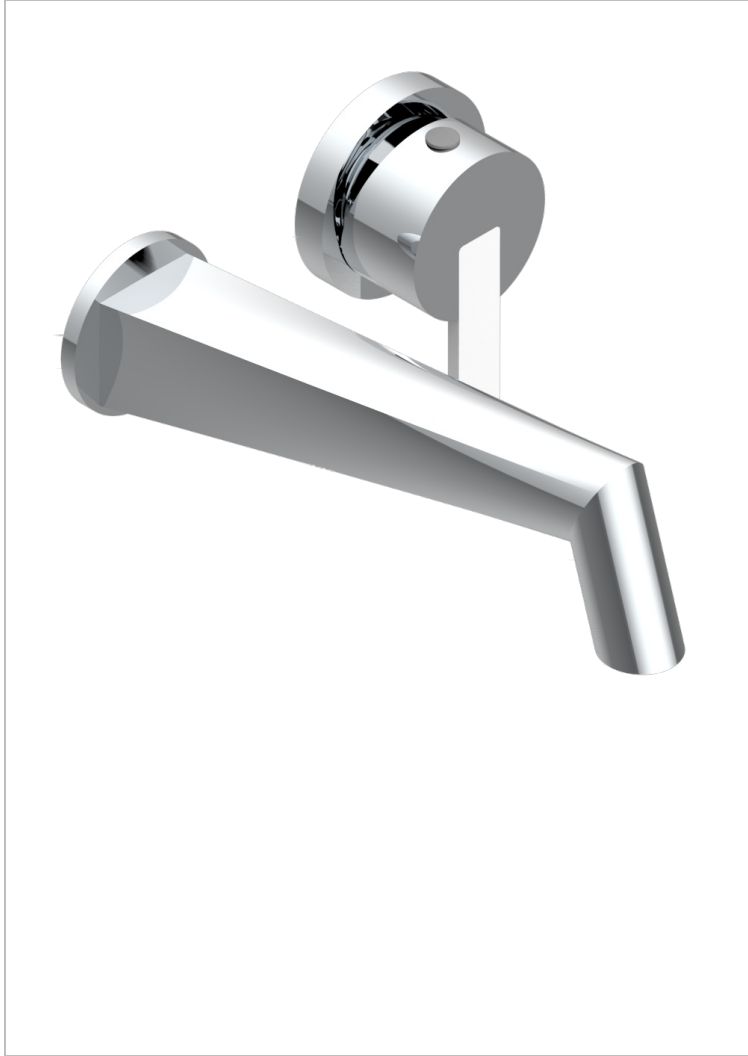

METAMORPHOSE WHITE CERAMIC

G6E-6541B

THG
PARIS

Trim only for Built-in basin mixer with spout (two x 1/2" inlets and one 1/2" outlet), without waste

CHARACTERISTIC

- Métamorphose White Ceramic
- Trim only for Built-in basin mixer with spout (two x 1/2" inlets and one 1/2" outlet), without waste

RELATED SKU'S

- Ref. G00-5840/MA/W Rough parts for concealed wall-mounted mixer with 1/2" outlet, for WC douche - WRAS approved

AVAILABLE FINITIONS

Antique nickel - H28
Black ceram - D30
Blush PVD - H62
Brass color PVD - H49
Brown bronze color PVD - F33
Gold color PVD - H52

Nickel color PVD - H55
Polished chrome (color finish) - A02
Polished gold (color finish) - F01
Polished nickel - B01
Soft gold - F30
Soft matt gold - F31

Umber PVD - H66
Varnished matt antique red copper (color finish) - H07