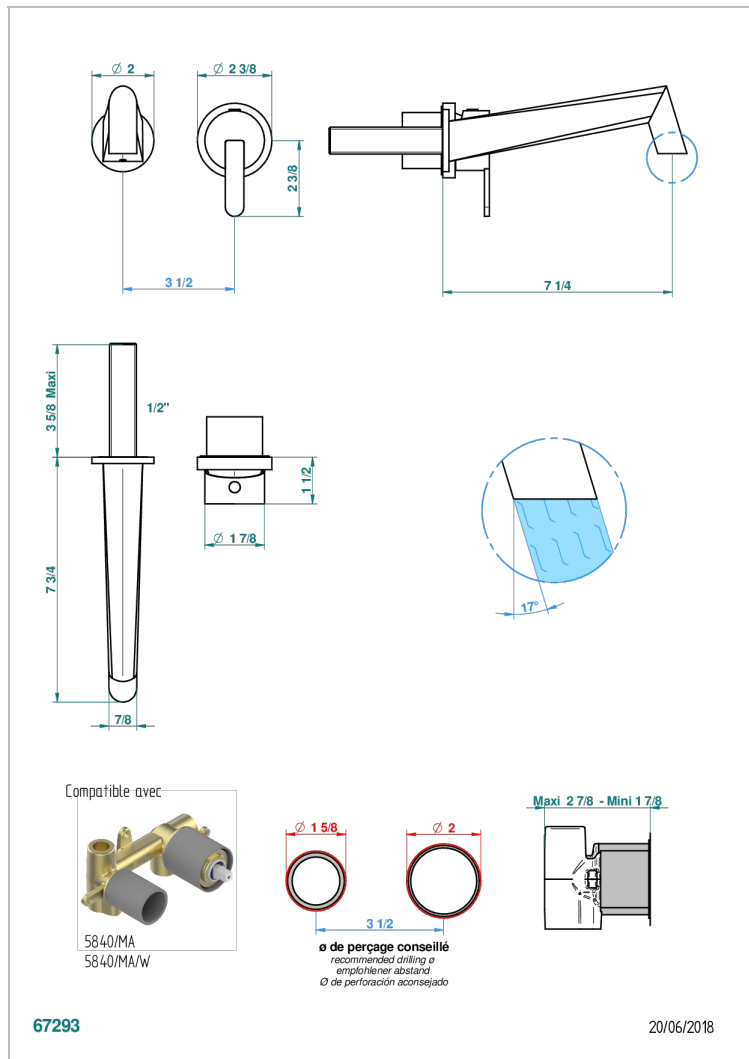

METAMORPHOSE WHITE CERAMIC

G6E-6541B

Trim only for Built-in basin mixer with spout (two x 1/2" inlets and one 1/2" outlet), without waste

CHARACTERISTIC

- Métamorphose White Ceramic
- Trim only for Built-in basin mixer with spout (two x 1/2" inlets and one 1/2" outlet), without waste

RELATED SKU'S

- Ref. G00-5840/MA/W Rough parts for concealed wall-mounted mixer with 1/2" outlet, for WC douche - WRAS approved

AVAILABLE FINITIONS

Antique nickel - H28
Black ceram - D30
Blush PVD - H62
Brass color PVD - H49
Brown bronze color PVD - F33
Gold color PVD - H52

Nickel color PVD - H55
Polished chrome (color finish) - A02
Polished gold (color finish) - F01
Polished nickel - B01
Soft gold - F30
Soft matt gold - F31

Umber PVD - H66
Varnished matt antique red copper (color finish) - H07