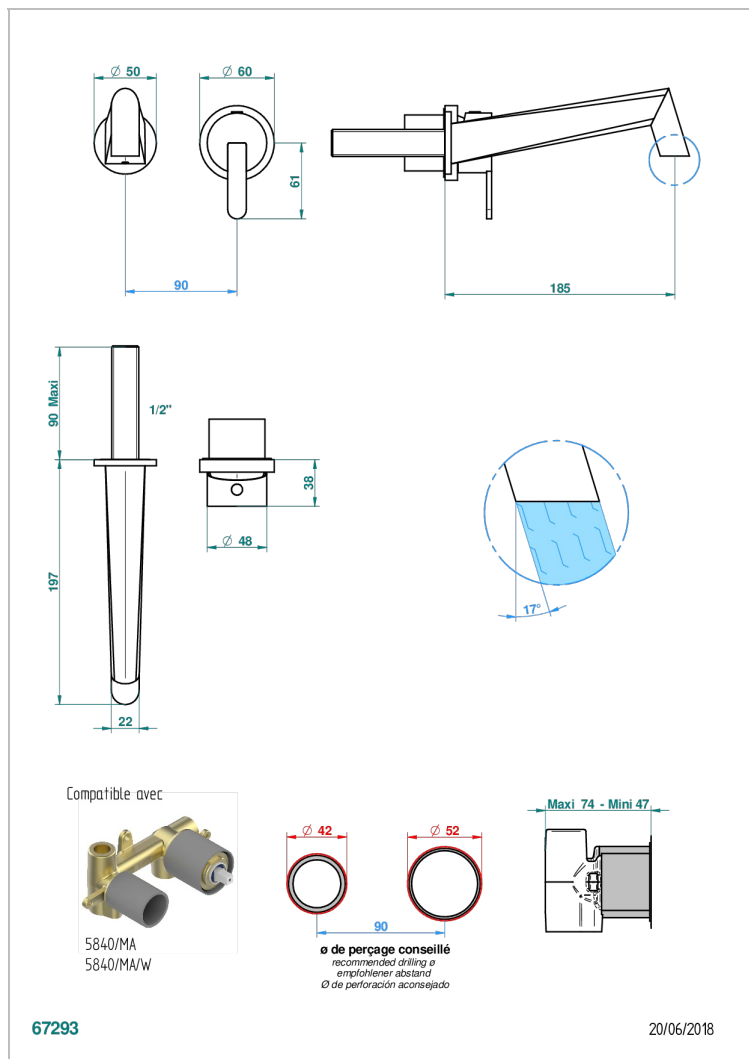

# METAMORPHOSE, CERAMICA BLANCA

G6E-6541B

Trim only for Built-in basin mixer with spout (two x 1/2" inlets and one 1/2" outlet), without waste

## CARACTERÍSTICAS

- Métamorphose, ceràmica blanca
- Trim only for Built-in basin mixer with spout (two x 1/2" inlets and one 1/2" outlet), without waste

## PRODUCTOS RELACIONADOS

- Ref. G00-5840/MA Parte empotrada para mezclador mural con salida hembra 1/2