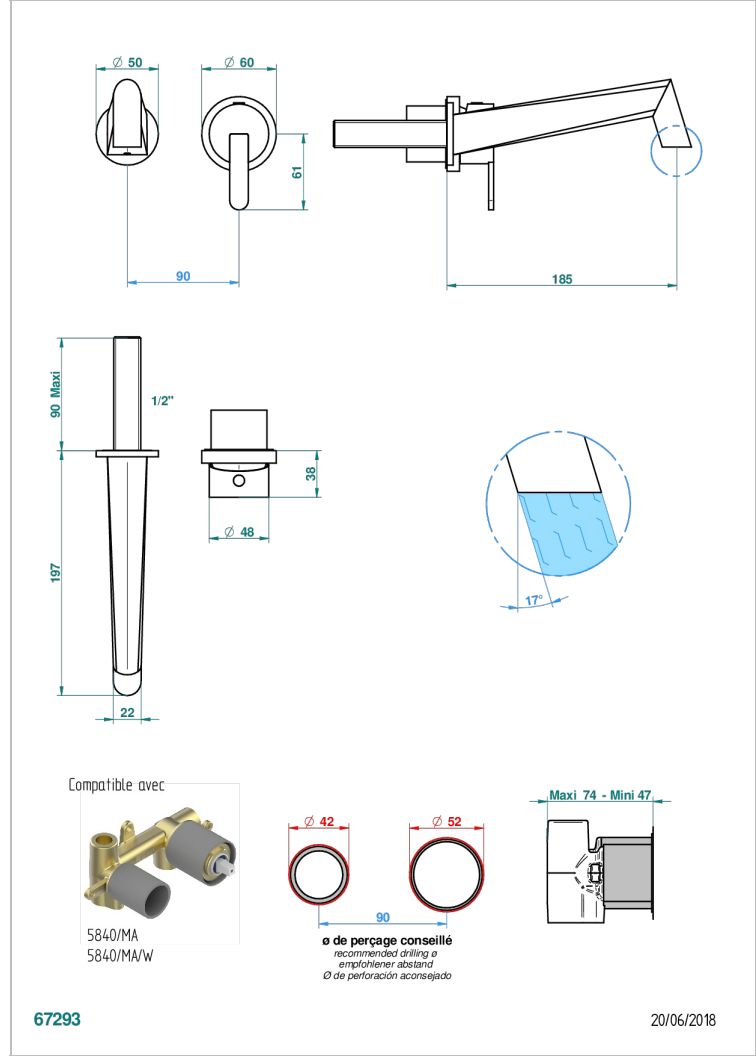

# METAMORPHOSE WHITE CERAMIC

G6E-6541B

Trim only for Built-in basin mixer with spout (two x 1/2" inlets and one 1/2" outlet), without waste

## CHARACTERISTIC

- Métamorphose White Ceramic
- Trim only for Built-in basin mixer with spout (two x 1/2" inlets and one 1/2" outlet), without waste

## RELATED SKU'S

- Ref. G00-5840/MA Rough parts for concealed wall-mounted mixer with 1/2" outlet