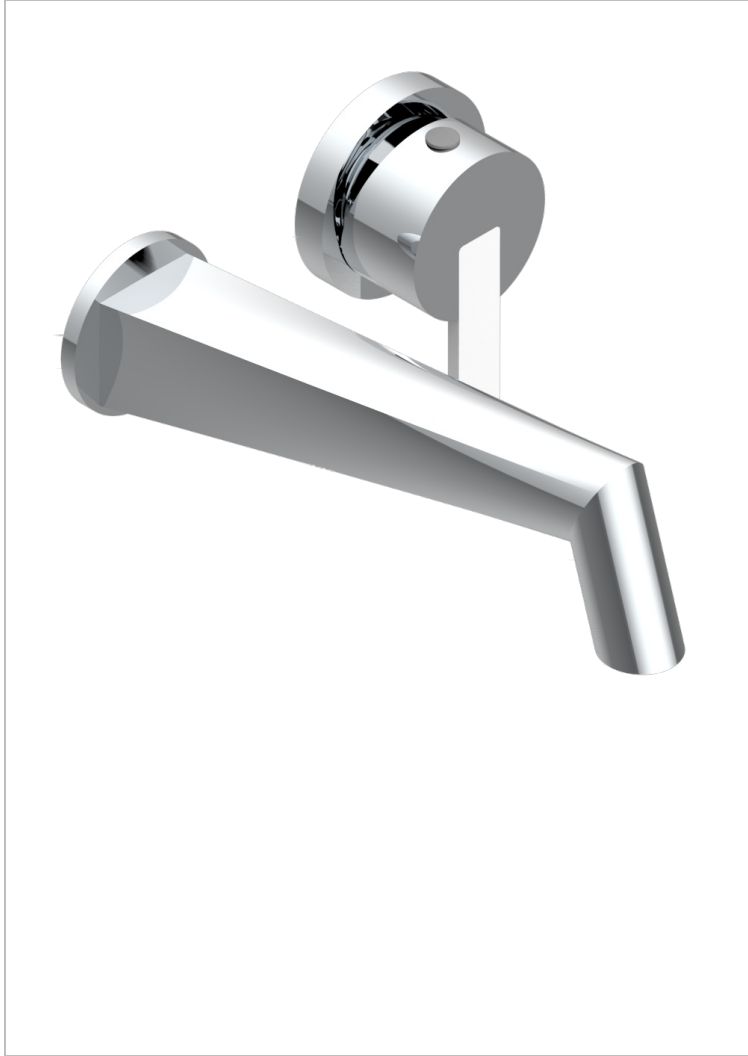

# METAMORPHOSE WHITE CERAMIC

G6E-6541B

Trim only for Built-in basin mixer with spout (two x 1/2" inlets and one 1/2" outlet), without waste

## CHARACTERISTIC

- Métamorphose White Ceramic
- Trim only for Built-in basin mixer with spout (two x 1/2" inlets and one 1/2" outlet), without waste

## RELATED SKU'S

- Ref. G00-5840/MA Rough parts for concealed wall-mounted mixer with 1/2" outlet

## AVAILABLE FINITIONS

Antique nickel - H28  
Black ceram - D30  
Blush PVD - H62  
Brass color PVD - H49  
Brown bronze color PVD - F33  
Gold color PVD - H52

Graphite PVD - H64  
Lacquered light bronze - D01  
Matt Umber PVD - H67  
Matt blush PVD - H60  
Matt brass color PVD - H50  
Matt brown bronze color PVD - F34