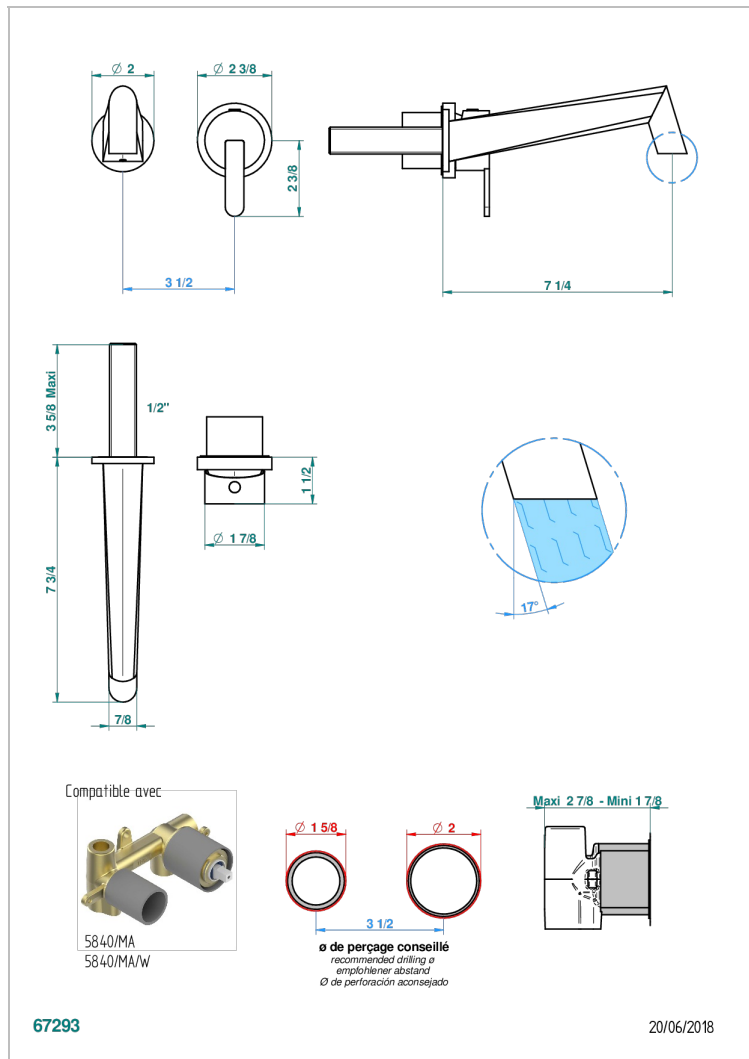

# METAMORPHOSE WHITE CERAMIC

G6E-6541B

Trim only for Built-in basin mixer with spout (two x 1/2" inlets and one 1/2" outlet), without waste

## CHARACTERISTIC

- Métamorphose White Ceramic
- Trim only for Built-in basin mixer with spout (two x 1/2" inlets and one 1/2" outlet), without waste

## RELATED SKU'S

- Ref. G00-5840/MA Rough parts for concealed wall-mounted mixer with 1/2" outlet