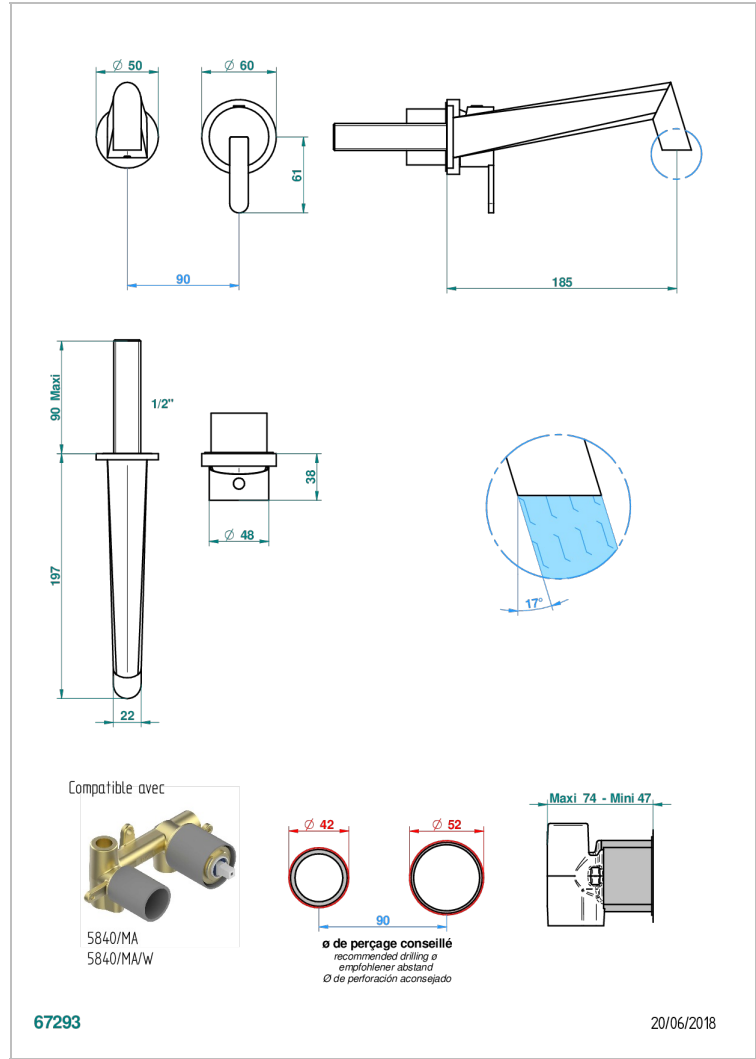

METAMORPHOSE WHITE CERAMIC

G6E-6541B

Trim only for Built-in basin mixer with spout (two x 1/2" inlets and one 1/2" outlet), without waste

CHARACTERISTIC

- Métamorphose White Ceramic
- Trim only for Built-in basin mixer with spout (two x 1/2" inlets and one 1/2" outlet), without waste

RELATED SKU'S

- Ref. G00-5840/MA Rough parts for concealed wall-mounted mixer with 1/2" outlet

AVAILABLE FINITIONS

Antique nickel - H28
Black ceram - D30
Blush PVD - H62
Brass color PVD - H49
Brown bronze color PVD - F33
Gold color PVD - H52

Nickel color PVD - H55
Polished chrome (color finish) - A02
Polished gold (color finish) - F01
Polished nickel - B01
Soft gold - F30
Soft matt gold - F31

Umber PVD - H66
Varnished matt antique red copper (color finish) - H07