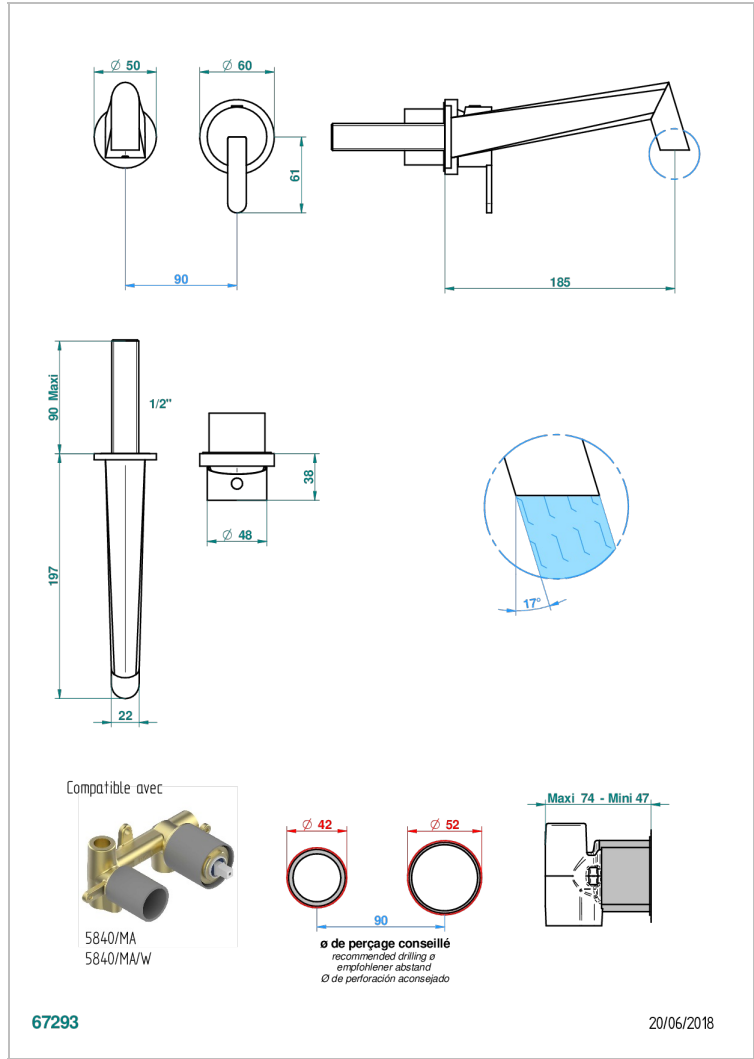

METAMORPHOSE WHITE CERAMIC

G6E-6541B

Trim only for Built-in basin mixer with spout (two x 1/2" inlets and one 1/2" outlet), without waste

特色

- Métamorphose White Ceramic
- Trim only for Built-in basin mixer with spout (two x 1/2" inlets and one 1/2" outlet), without waste

相关的SKU

- Ref. G00-5840/MA 卫浴套装，含：入墙式弯管出水管，1米25强化软管，触控式花洒和托勾，美国标准

可选饰面

Black ceram - D30
Blush PVD - H62
Graphite PVD - H64
Matt Umber PVD - H67
Matt blush PVD - H60
Matt graphite PVD - H65

PVD哑光棕铜 - F34
PVD哑光金 - H53
PVD哑光铜 - H50
PVD哑光镍 - H56
PVD抛光铜 - H49
PVD棕铜 - F33