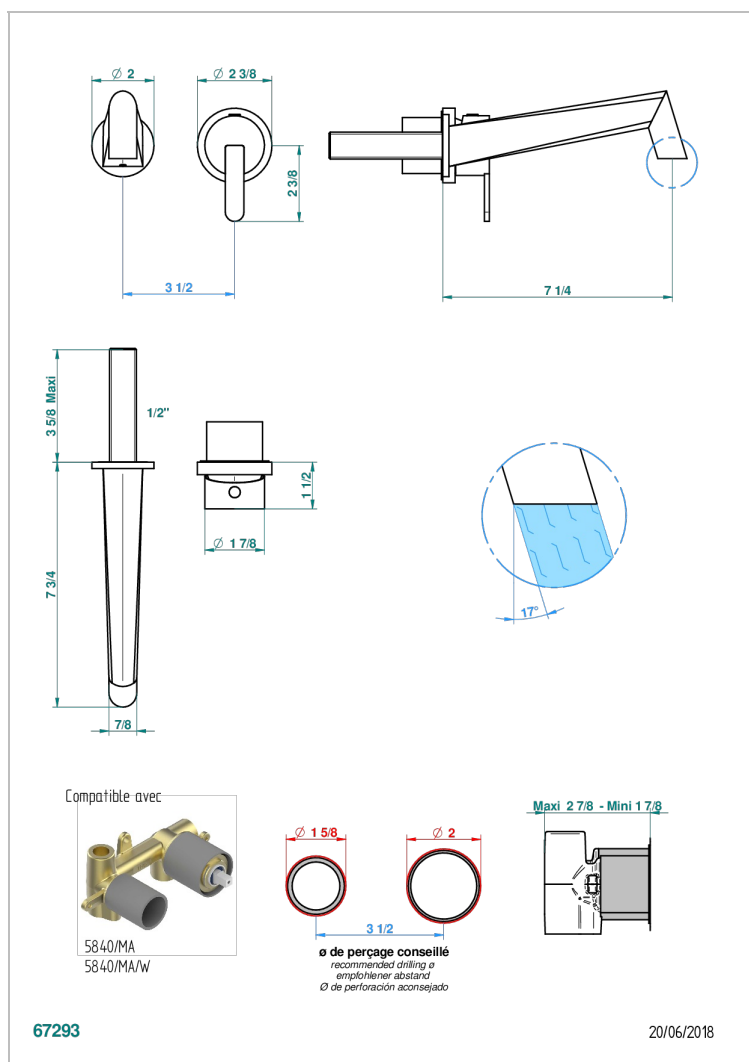

# METAMORPHOSE, CERAMICA BLANCA

G6E-6541B

Trim only for Built-in basin mixer with spout (two x 1/2" inlets and one 1/2" outlet), without waste

## CARACTERÍSTICAS

- Métamorphose, ceràmica blanca
- Trim only for Built-in basin mixer with spout (two x 1/2" inlets and one 1/2" outlet), without waste

## PRODUCTOS RELACIONADOS

- Ref. G00-5840/MA Parte empotrada para mezclador mural con salida hembra 1/2