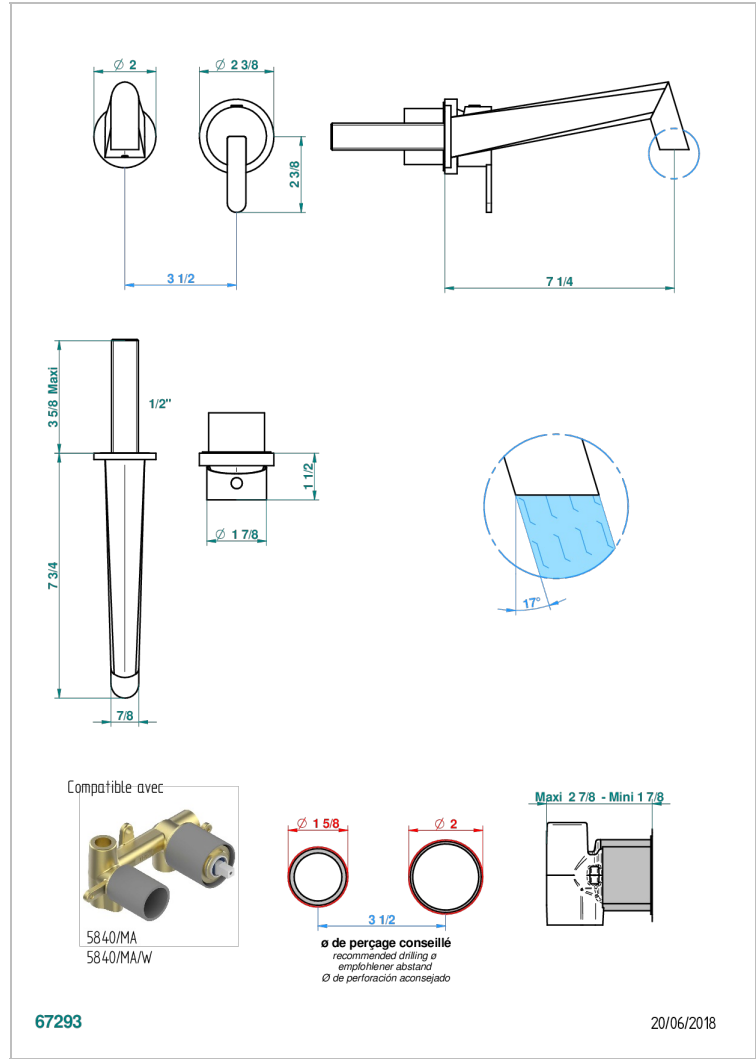

# METAMORPHOSE WHITE CERAMIC

G6E-6541B

Trim only for Built-in basin mixer with spout (two x 1/2" inlets and one 1/2" outlet), without waste

## CHARACTERISTIC

- Métamorphose White Ceramic
- Trim only for Built-in basin mixer with spout (two x 1/2" inlets and one 1/2" outlet), without waste

## RELATED SKU'S

- Ref. G00-5840/MA Rough parts for concealed wall-mounted mixer with 1/2" outlet