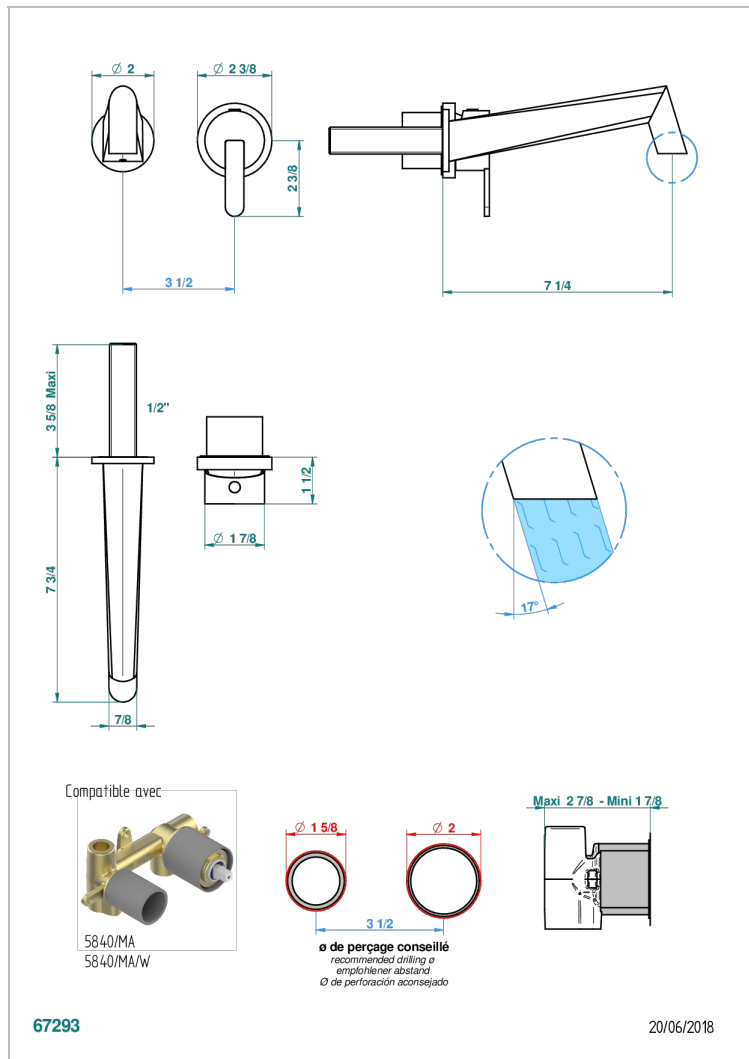

METAMORPHOSE WHITE CERAMIC

G6E-6541B

Trim only for Built-in basin mixer with spout (two x 1/2" inlets and one 1/2" outlet), without waste

特色

- Métamorphose White Ceramic
- Trim only for Built-in basin mixer with spout (two x 1/2" inlets and one 1/2" outlet), without waste

相关的SKU

- Ref. G00-5840/MA 卫浴套装，含：入墙式弯管出水管，1米25强化软管，触控式花洒和托勾，美国标准

可选饰面

Black ceram - D30
Blush PVD - H62
Graphite PVD - H64
Matt Umber PVD - H67
Matt blush PVD - H60
Matt graphite PVD - H65

PVD哑光棕铜 - F34
PVD哑光金 - H53
PVD哑光铜 - H50
PVD哑光镍 - H56
PVD抛光铜 - H49
PVD棕铜 - F33