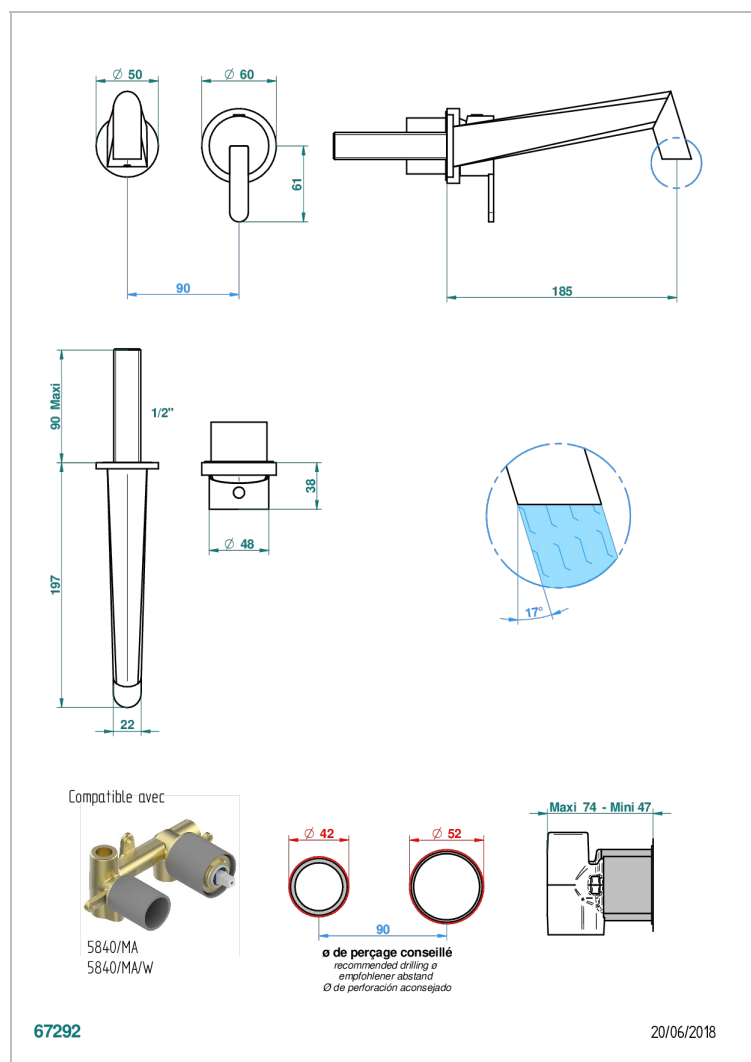

METAMORPHOSE, CERAMICA NEGRA

G6D-6541B

Trim only for Built-in basin mixer with spout (two x 1/2" inlets and one 1/2" outlet), without waste

CARACTERÍSTICAS

- Métamorphose, ceràmica negra
- Trim only for Built-in basin mixer with spout (two x 1/2" inlets and one 1/2" outlet), without waste

PRODUCTOS RELACIONADOS

- Ref. G00-5840/MAUS Rough parts for concealed wall-mounted mixer with 1/2" outlet

ACABADOS DISPONIBLES

Bronce claro - D01
Ceràmica negra mate - D30
Cobre viejo mate - H07
Cromo - A02
Cromo mate - C02
Dorado - F01