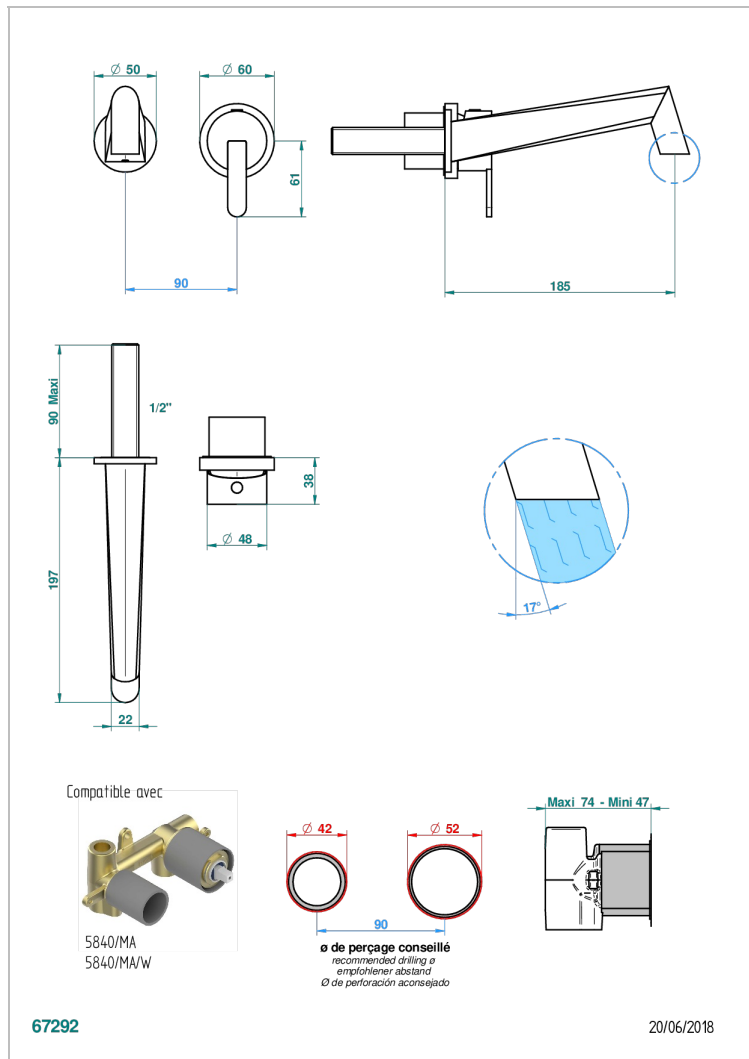

METAMORPHOSE BLACK CERAMIC

G6D-6541B

Trim only for Built-in basin mixer with spout (two x 1/2" inlets and one 1/2" outlet), without waste

CHARACTERISTIC

- Métamorphose Black Ceramic
- Trim only for Built-in basin mixer with spout (two x 1/2" inlets and one 1/2" outlet), without waste

RELATED SKU'S

- Ref. G00-5840/MAUS Rough parts for concealed wall-mounted mixer with 1/2" outlet

AVAILABLE FINITIONS

Black ceram - D30
Blush PVD - H62
Brass color PVD - H49
Brown bronze color PVD - F33
Chrome polished - A02
Copper antique matt, coated - H07