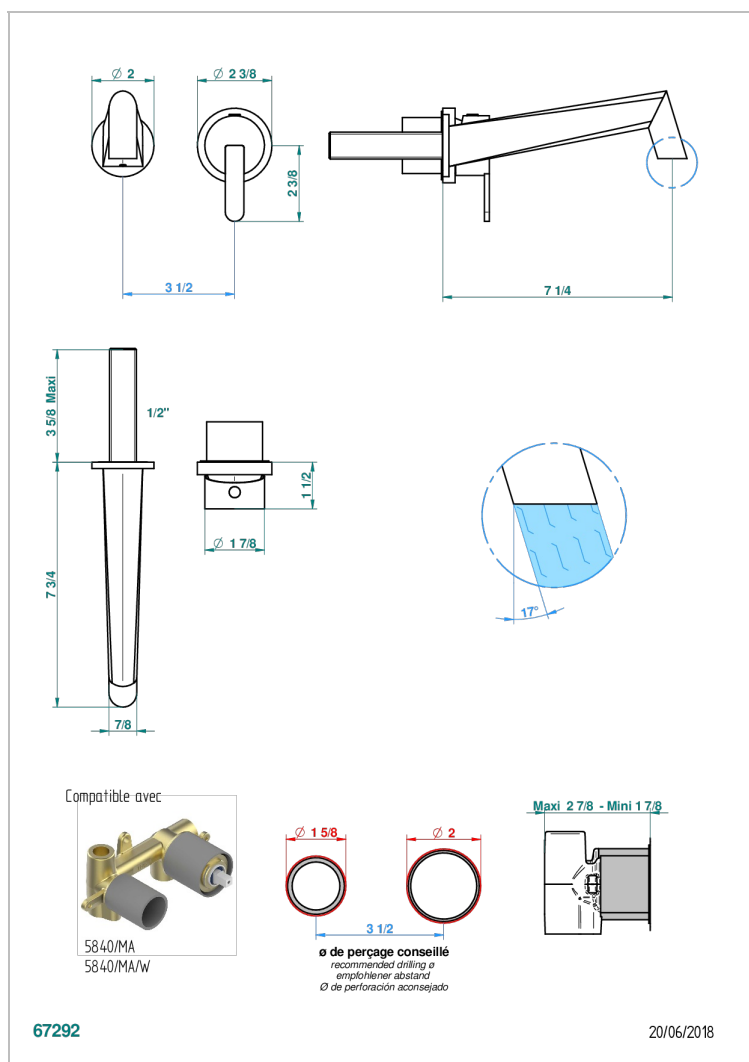

# METAMORPHOSE, CERAMICA NEGRA

G6D-6541B

Trim only for Built-in basin mixer with spout (two x 1/2" inlets and one 1/2" outlet), without waste

## CARACTERÍSTICAS

- Métamorphose, ceràmica negra
- Trim only for Built-in basin mixer with spout (two x 1/2" inlets and one 1/2" outlet), without waste

## PRODUCTOS RELACIONADOS

- Ref. G00-5840/MAUS Rough parts for concealed wall-mounted mixer with 1/2" outlet