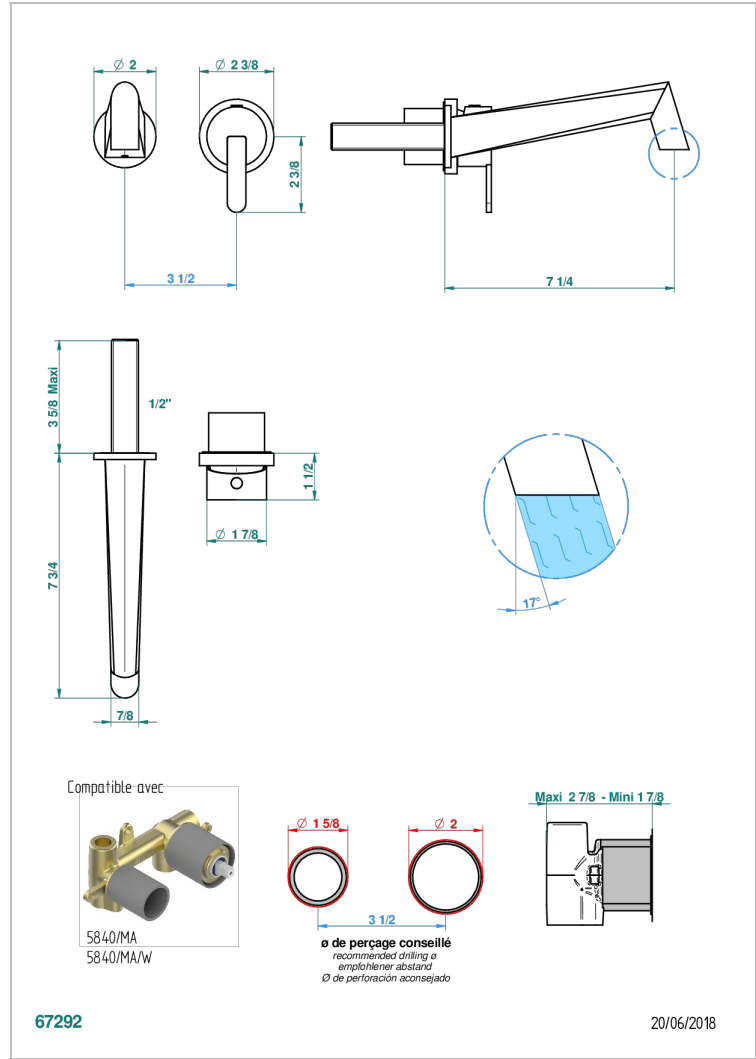

METAMORPHOSE BLACK CERAMIC

G6D-6541B

Trim only for Built-in basin mixer with spout (two x 1/2" inlets and one 1/2" outlet), without waste

CHARACTERISTIC

- Métamorphose Black Ceramic
- Trim only for Built-in basin mixer with spout (two x 1/2" inlets and one 1/2" outlet), without waste

RELATED SKU'S

- Ref. G00-5840/MAUS Rough parts for concealed wall-mounted mixer with 1/2" outlet

AVAILABLE FINITIONS

Black ceram - D30
Blush PVD - H62
Brass color PVD - H49
Brown bronze color PVD - F33
Chrome polished - A02
Copper antique matt, coated - H07