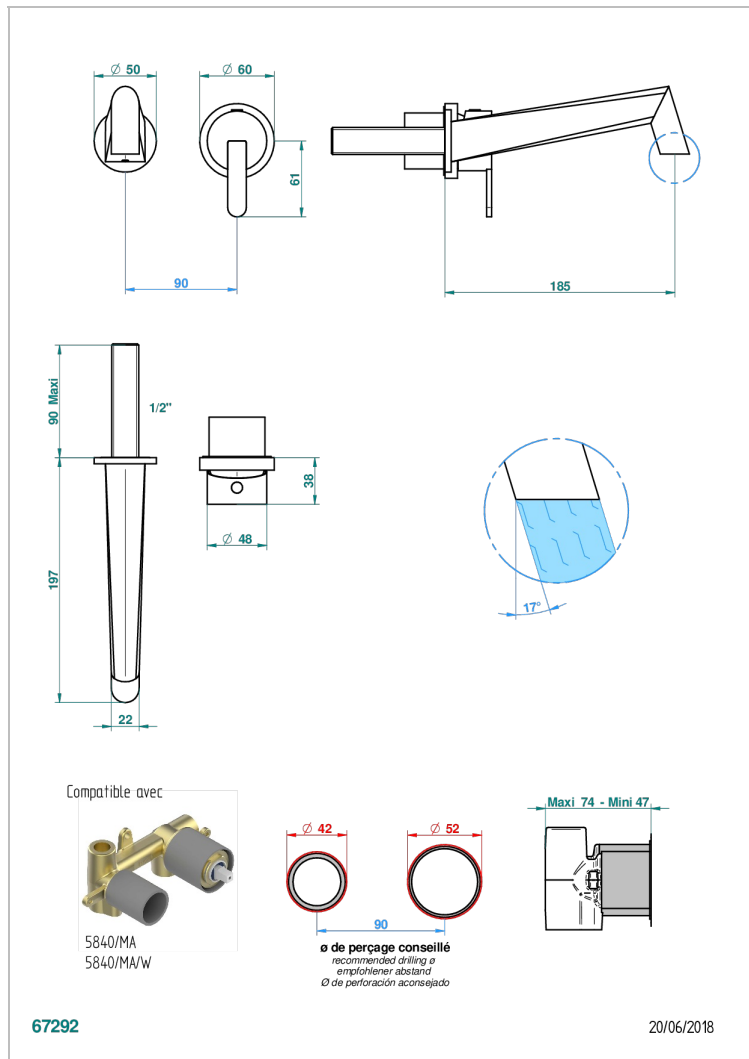

METAMORPHOSE BLACK CERAMIC

G6D-6541B

Trim only for Built-in basin mixer with spout (two x 1/2" inlets and one 1/2" outlet), without waste

CHARACTERISTIC

- Métamorphose Black Ceramic
- Trim only for Built-in basin mixer with spout (two x 1/2" inlets and one 1/2" outlet), without waste

RELATED SKU'S

- Ref. G00-5840/MA/W Rough parts for concealed wall-mounted mixer with 1/2" outlet, for WC douche - WRAS approved

AVAILABLE FINITIONS

Antique nickel - H28
Black ceram - D30
Blush PVD - H62
Brass color PVD - H49
Brown bronze color PVD - F33
Gold color PVD - H52

Nickel color PVD - H55
Polished chrome (color finish) - A02
Polished gold (color finish) - F01
Polished nickel - B01
Soft gold - F30
Soft matt gold - F31

Umber PVD - H66
Varnished matt antique red copper (color finish) - H07