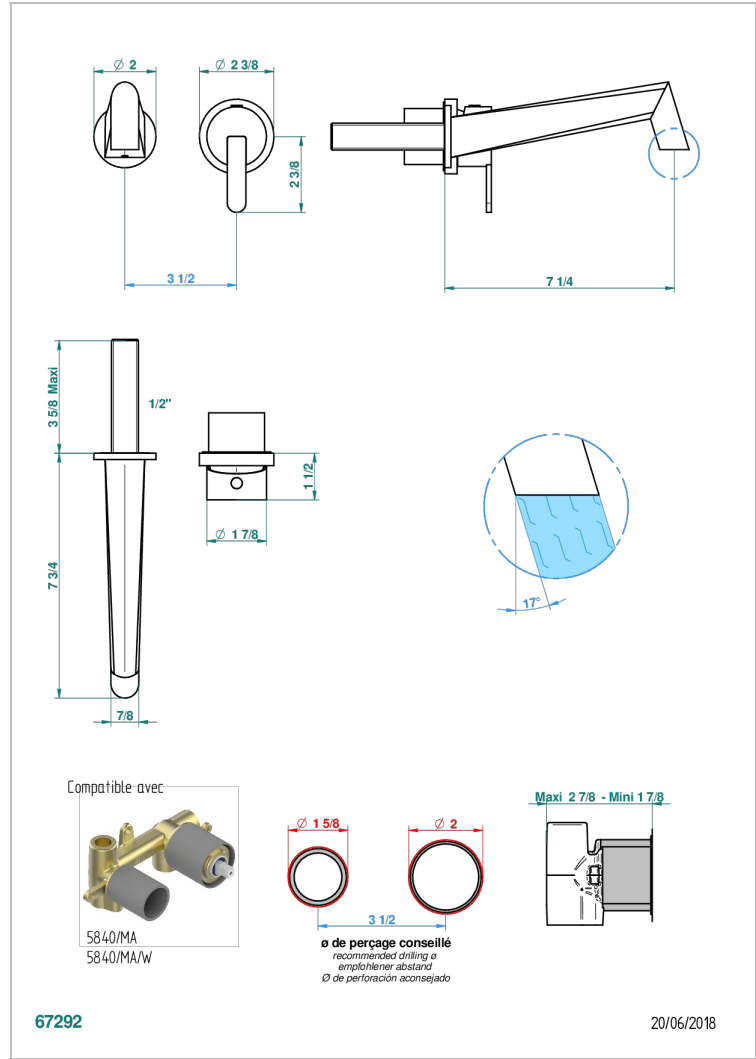

METAMORPHOSE BLACK CERAMIC

G6D-6541B

Trim only for Built-in basin mixer with spout (two x 1/2" inlets and one 1/2" outlet), without waste

CHARACTERISTIC

- Métamorphose Black Ceramic
- Trim only for Built-in basin mixer with spout (two x 1/2" inlets and one 1/2" outlet), without waste

RELATED SKU'S

- Ref. G00-5840/MA/W Rough parts for concealed wall-mounted mixer with 1/2" outlet, for WC douche - WRAS approved

AVAILABLE FINITIONS

Antique nickel - H28
Black ceram - D30
Blush PVD - H62
Brass color PVD - H49
Brown bronze color PVD - F33
Gold color PVD - H52

Nickel color PVD - H55
Polished chrome (color finish) - A02
Polished gold (color finish) - F01
Polished nickel - B01
Soft gold - F30
Soft matt gold - F31

Umber PVD - H66
Varnished matt antique red copper (color finish) - H07