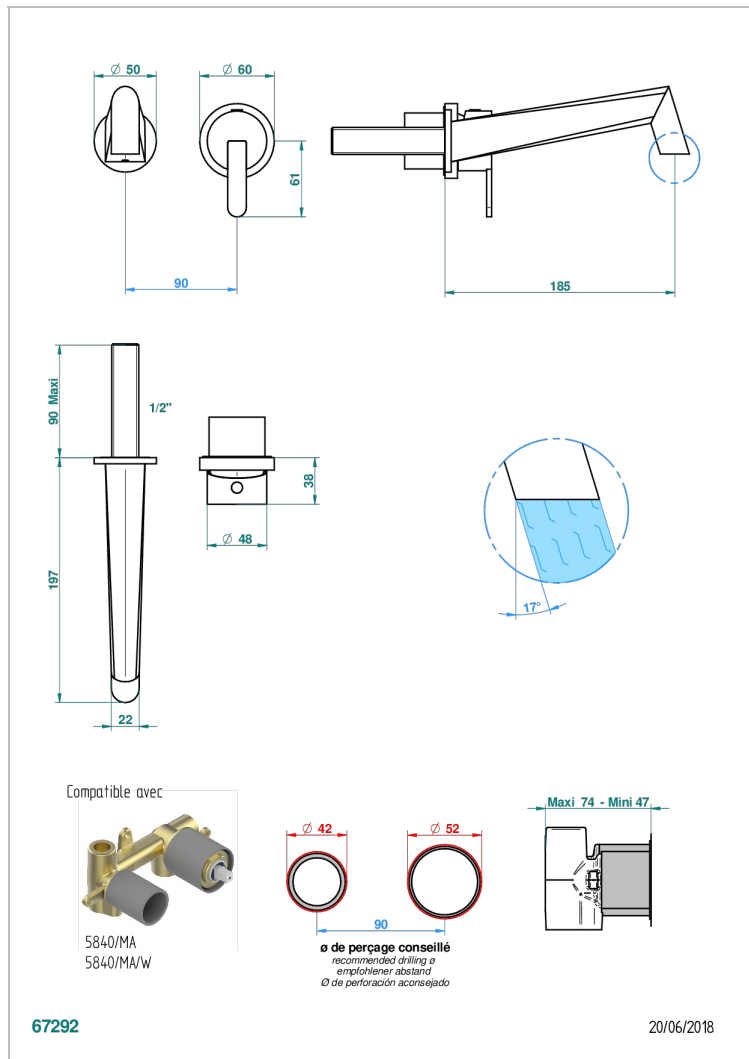

# METAMORPHOSE BLACK CERAMIC

G6D-6541B

Trim only for Built-in basin mixer with spout (two x 1/2" inlets and one 1/2" outlet), without waste

## CHARACTERISTIC

- Métamorphose Black Ceramic
- Trim only for Built-in basin mixer with spout (two x 1/2" inlets and one 1/2" outlet), without waste

## RELATED SKU'S

- Ref. G00-5840/MA Rough parts for concealed wall-mounted mixer with 1/2" outlet