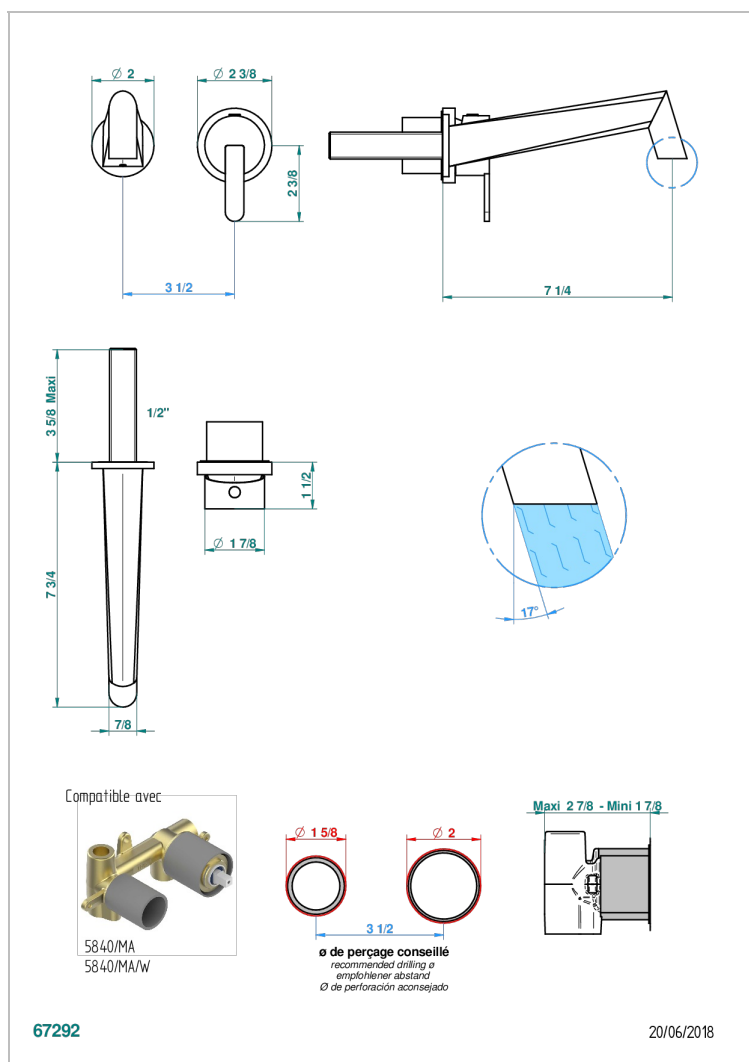

# METAMORPHOSE, CERAMICA NEGRA

G6D-6541B

Trim only for Built-in basin mixer with spout (two x 1/2" inlets and one 1/2" outlet), without waste

## CARACTERÍSTICAS

- Métamorphose, ceràmica negra
- Trim only for Built-in basin mixer with spout (two x 1/2" inlets and one 1/2" outlet), without waste

## PRODUCTOS RELACIONADOS

- Ref. G00-5840/MA Parte empotrada para mezclador mural con salida hembra 1/2