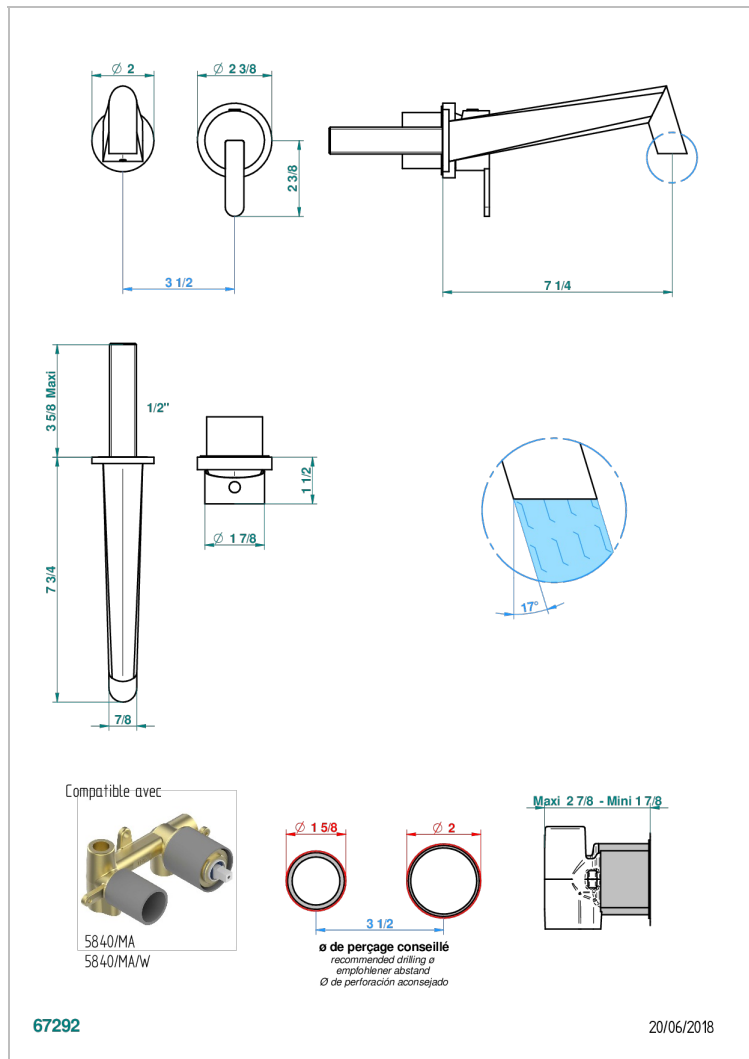

# METAMORPHOSE BLACK CERAMIC

G6D-6541B

Trim only for Built-in basin mixer with spout (two x 1/2" inlets and one 1/2" outlet), without waste

## CHARACTERISTIC

- Métamorphose Black Ceramic
- Trim only for Built-in basin mixer with spout (two x 1/2" inlets and one 1/2" outlet), without waste

## RELATED SKU'S

- Ref. G00-5840/MA Rough parts for concealed wall-mounted mixer with 1/2" outlet