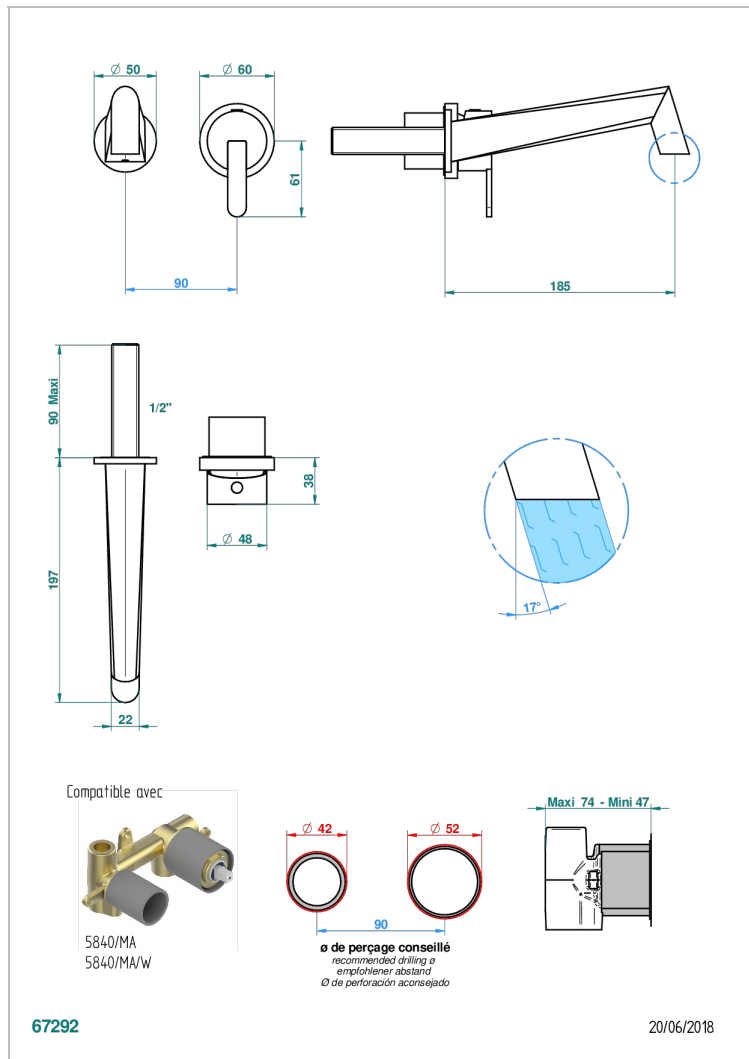

METAMORPHOSE BLACK CERAMIC

G6D-6541B

Trim only for Built-in basin mixer with spout (two x 1/2" inlets and one 1/2" outlet), without waste

CHARACTERISTIC

- Métamorphose Black Ceramic
- Trim only for Built-in basin mixer with spout (two x 1/2" inlets and one 1/2" outlet), without waste

RELATED SKU'S

- Ref. G00-5840/MA Rough parts for concealed wall-mounted mixer with 1/2" outlet

AVAILABLE FINITIONS

Antique nickel - H28
Black ceram - D30
Blush PVD - H62
Brass color PVD - H49
Brown bronze color PVD - F33
Gold color PVD - H52

Nickel color PVD - H55
Polished chrome (color finish) - A02
Polished gold (color finish) - F01
Polished nickel - B01
Soft gold - F30
Soft matt gold - F31

Umber PVD - H66
Varnished matt antique red copper (color finish) - H07