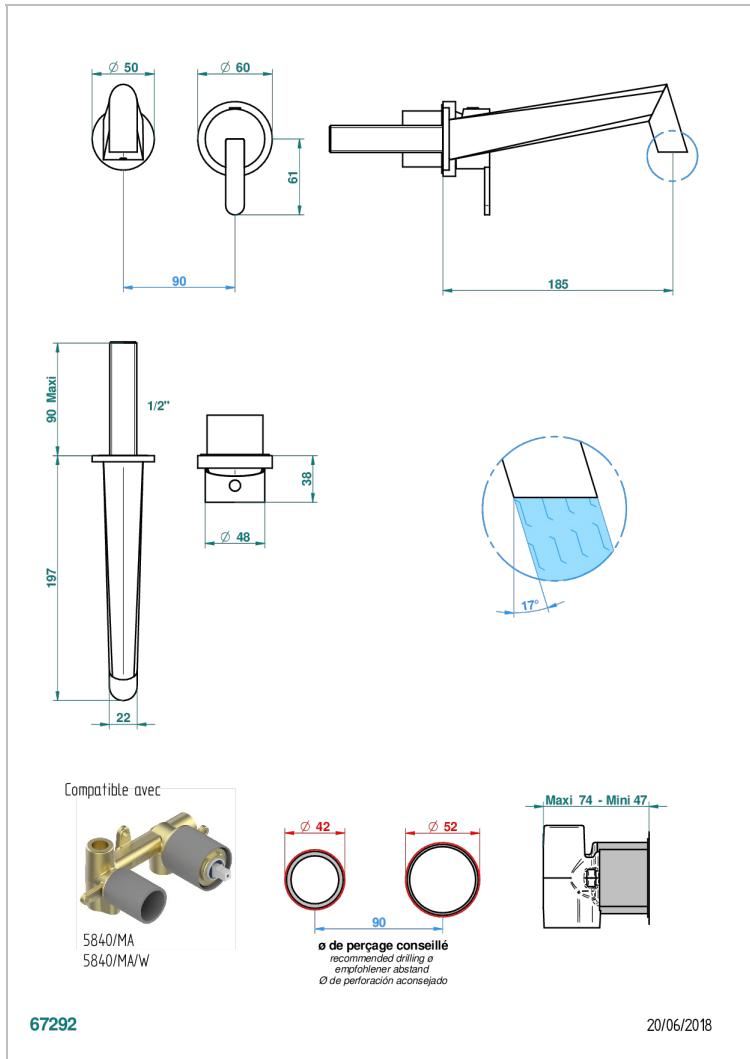

METAMORPHOSE BLACK CERAMIC

G6D-6541B

Trim only for Built-in basin mixer with spout (two x 1/2" inlets and one 1/2" outlet), without waste

特色

- Métamorphose Black Ceramic
- Trim only for Built-in basin mixer with spout (two x 1/2" inlets and one 1/2" outlet), without waste

相关的SKU

- Ref. G00-5840/MA 卫浴套装，含：入墙式弯管出水管，1米25强化软管，触控式花洒和托勾，美国标准

可选饰面

Black ceram - D30
Blush PVD - H62
Graphite PVD - H64
Matt Umber PVD - H67
Matt blush PVD - H60
Matt graphite PVD - H65

PVD哑光棕铜 - F34
PVD哑光金 - H53
PVD哑光铜 - H50
PVD哑光镍 - H56
PVD抛光铜 - H49
PVD棕铜 - F33