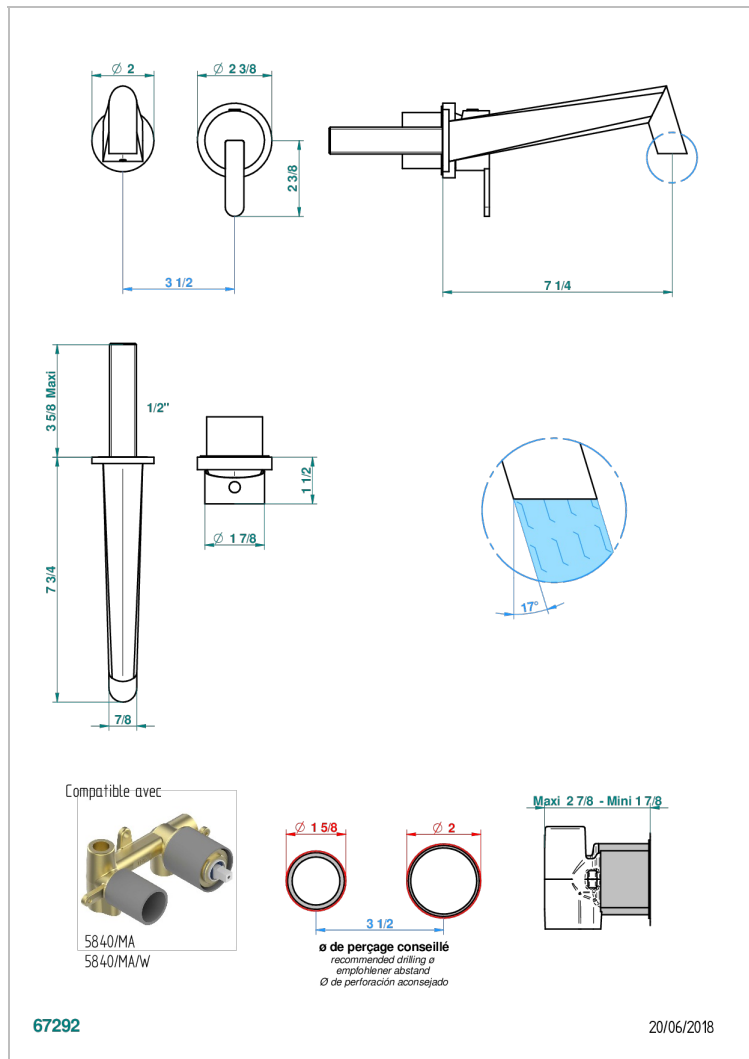

METAMORPHOSE BLACK CERAMIC

G6D-6541B

Trim only for Built-in basin mixer with spout (two x 1/2" inlets and one 1/2" outlet), without waste

CHARACTERISTIC

- Métamorphose Black Ceramic
- Trim only for Built-in basin mixer with spout (two x 1/2" inlets and one 1/2" outlet), without waste

RELATED SKU'S

- Ref. G00-5840/MA Rough parts for concealed wall-mounted mixer with 1/2" outlet

AVAILABLE FINITIONS

Antique nickel - H28
Black ceram - D30
Blush PVD - H62
Brass color PVD - H49
Brown bronze color PVD - F33
Gold color PVD - H52

Nickel color PVD - H55
Polished chrome (color finish) - A02
Polished gold (color finish) - F01
Polished nickel - B01
Soft gold - F30
Soft matt gold - F31

Umber PVD - H66
Varnished matt antique red copper (color finish) - H07